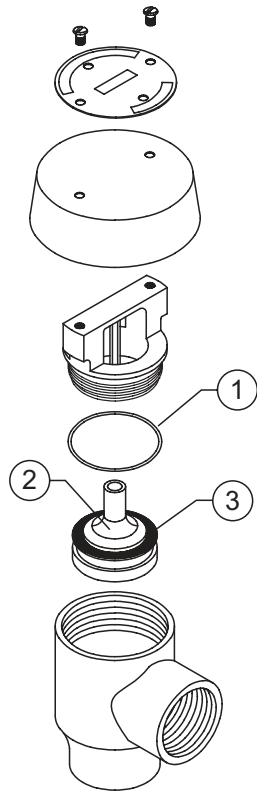

MODEL 35XL and 35

Atmospheric Vacuum Breaker – 1/4" to 2"

Repair Kit Components		Complete Repair Kits						
		1/4" and 3/8"	1/2"	3/4"	1"	1-1/4"	1-1/2"	2"
Item #	Item Description	RK14-35	RK12-35	RK34-35	RK1-35	RK114-35	RK112-35	RK2-35
1	O-Ring/Gasket	•	•	•	•	•	•	•
2	Float	•	•	•	•	•	•	•
3	Seal Ring	•	•	•	•	•	•	•

1/4" - 1/2"

3/4" - 2"