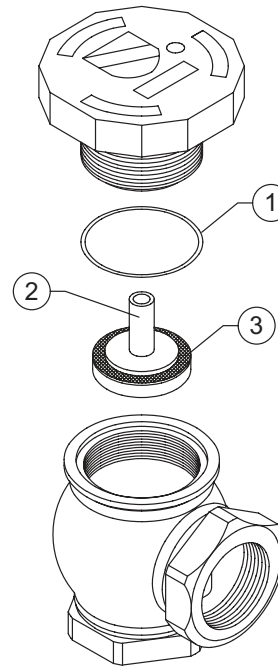

MODEL 35XL and 35

Atmospheric Vacuum Breaker – 1/4" to 2"

Repair Kit Components		Complete Repair Kits						
		1/4" and 3/8"	1/2"	3/4"	1"	1-1/4"	1-1/2"	2"
Item #	Item Description	RK14-35	RK12-35	RK34-35	RK1-35	RK114-35	RK112-35	RK2-35
1	O-Ring/Gasket	•	•	•	•	•	•	•
2	Float	•	•	•	•	•	•	•
3	Seal Ring	•	•	•	•	•	•	•

1/4" - 1/2"

3/4" - 2"