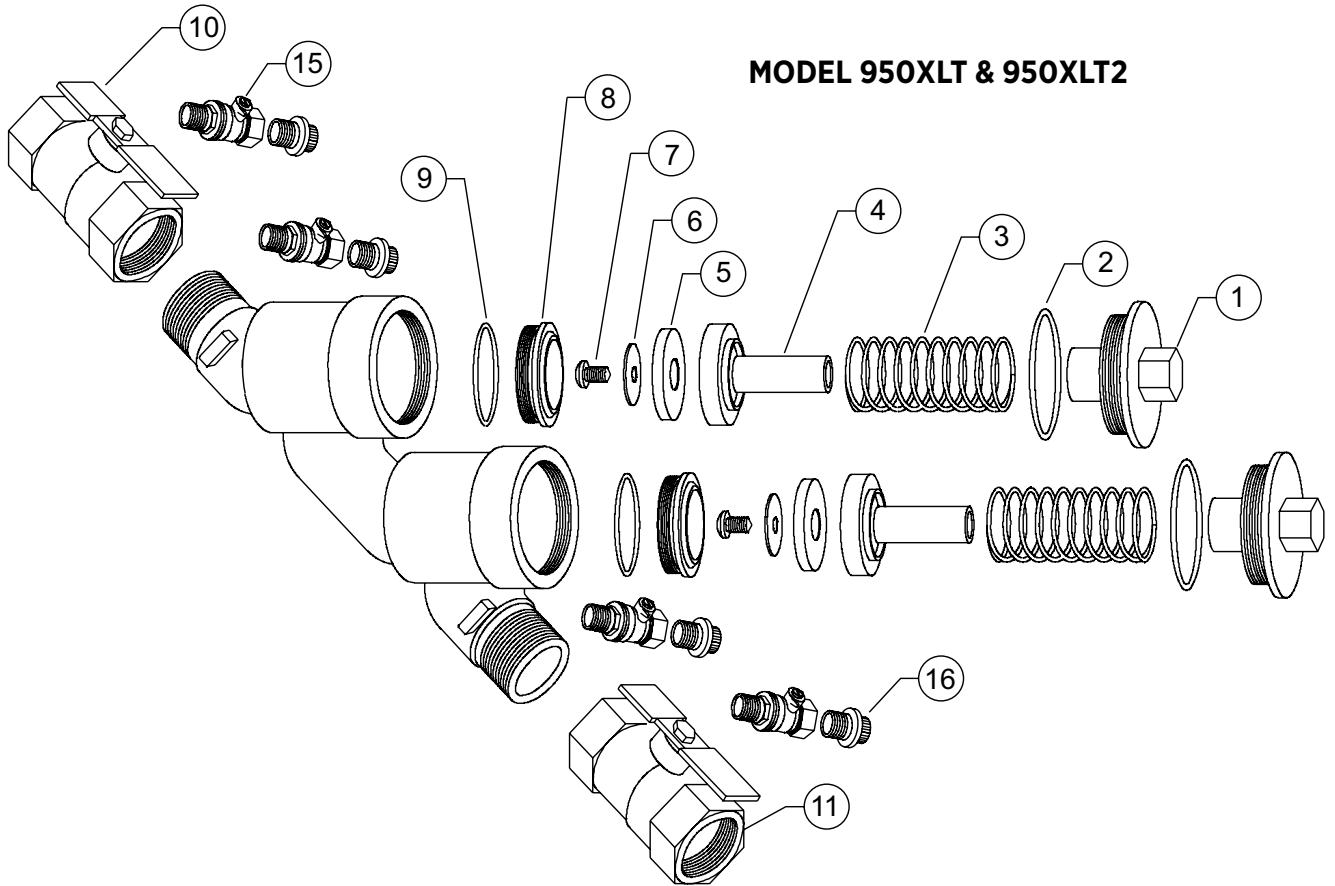

Whole Goods (Available for individual sale)							
Item #	Item Description	3/4"	1"	1-1/4"	1-1/2"	2"	
10	Ball Valve, Tapped 950XLT2	34-850TXL	1-850TXL	114-850TXL	112-850TXL	2-850TXL	
	Ball Valve, Tapped 950XLT	34-850T	1-850T	114-850T	112-850T	2-850T	
11	Ball Valve, 950XLT2	34-850XL	1-850XL	114-850XL	112-850XL	2-850XL	
	Ball Valve, 950XLT	34-850	1-850	114-850	112-850	2-850	
12	Butterfly Valve, Tapped*	N/A		114-49BRXLSST	112-49BRXLSST	2-49BRXLSST	
13	Butterfly Valve*			114-49BRXLSS	112-49BRXLSS	2-49BRXLSS	
14	Gate Valve			114-48OSY	112-48OSY	2-48OSY	
15	Test Cock	18-860XL		14-860XL			
16	Test Cock Cap Plug	2-7P					
17	Water Meter 5/8"	557-54XL					
	Check Seat Tool (x6)	BRK34-SEATTOOL			BRK114-SEATTOOL		

*Integral Supervisory Switch Option Available

Model 350D Bypass		
Item #	Kit #	Item Description
18	RK34-350D	Complete Bypass Repair Kit, 3/4" 350D
	RK34-350DV	Vessel Repair Kit, 3/4" 350D

Item No.	Repair Kit Description
3/4" and 1"	
RK34-950XL	Rubber and Spring Repair Kit, 3/4" and 1" 950XLT2 and 950XLT
RK34-950XLT	Complete Repair Kit, 3/4" and 1" 950XLT2 and 950XLT
RK34-950XLR	Rubber Repair Kit, 3/4" and 1" 950XLT2 and 950XLT
RK34-950XLTSK	Seat Repair Kit, 3/4" and 1" 950XLT2 and 950XLT
RK34-CK-COVER	Repair Kit, Check Cover 3/4" and 1" 950XLT2 and 950XLT
BRK34-SEATTOOL	Seat Removal Tool Bulk Repair Kit, 3/4" and 1" 950XLT2 and 950XLT

MODEL 950XLT2, 950XLT, 950XLTD

Double Check – Backflow Preventers 3/4" to 2"

Parts Drawing

MODEL 950XLT & 950XLT2

MODEL 950XLTDA

MODEL 950XLTDABF