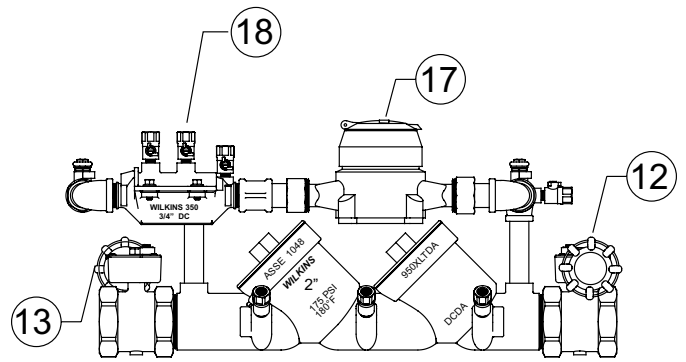

Whole Goods (Available for individual sale)							
Item #	Item Description	3/4"	1"	1-1/4"	1-1/2"	2"	
10	Ball Valve, Tapped 950XLT2	34-850TXL	1-850TXL	114-850TXL	112-850TXL	2-850TXL	
	Ball Valve, Tapped 950XLT	34-850T	1-850T	114-850T	112-850T	2-850T	
11	Ball Valve, 950XLT2	34-850XL	1-850XL	114-850XL	112-850XL	2-850XL	
	Ball Valve, 950XLT	34-850	1-850	114-850	112-850	2-850	
12	Butterfly Valve, Tapped*	N/A		114-49BRXLSST	112-49BRXLSST	2-49BRXLSST	
13	Butterfly Valve*			114-49BRXLSS	112-49BRXLSS	2-49BRXLSS	
14	Gate Valve			114-48OSY	112-48OSY	2-48OSY	
15	Test Cock	18-860XL		14-860XL			
16	Test Cock Cap Plug	2-7P					
17	Water Meter 5/8"	557-54XL					
	Check Seat Tool (x6)	BRK34-SEATTOOL			BRK114-SEATTOOL		

*Integral Supervisory Switch Option Available

Model 350D Bypass		
Item #	Kit #	Item Description
18	RK34-350D	Complete Bypass Repair Kit, 3/4" 350D
	RK34-350DV	Vessel Repair Kit, 3/4" 350D

Item No.	Repair Kit Description
3/4" and 1"	
RK34-950XL	Rubber and Spring Repair Kit, 3/4" and 1" 950XLT2 and 950XLT
RK34-950XLT	Complete Repair Kit, 3/4" and 1" 950XLT2 and 950XLT
RK34-950XLR	Rubber Repair Kit, 3/4" and 1" 950XLT2 and 950XLT
RK34-950XLTSK	Seat Repair Kit, 3/4" and 1" 950XLT2 and 950XLT
RK34-CK-COVER	Repair Kit, Check Cover 3/4" and 1" 950XLT2 and 950XLT
BRK34-SEATTOOL	Seat Removal Tool Bulk Repair Kit, 3/4" and 1" 950XLT2 and 950XLT

MODEL 950XLT2, 950XLT, 950XLTD

Double Check – Backflow Preventers 3/4" to 2"

Parts Drawing

MODEL 950XLT & 950XLT2

MODEL 950XLTDA

MODEL 950XLTDABF