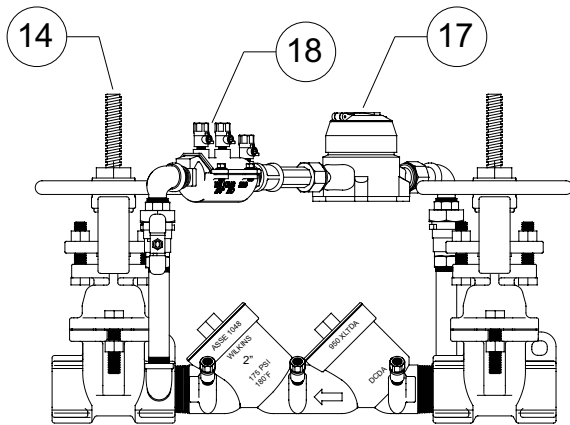

*Integral Supervisory Switch Option Available

Model 350D Bypass		
Item #	Kit #	Item Description
18	RK34-350D	Complete Bypass Repair Kit, 3/4" 350D
	RK34-350DV	Vessel Repair Kit, 3/4" 350D

Item No.	Repair Kit Description
3/4" and 1"	
RK34-950XL	Rubber and Spring Repair Kit, 3/4" and 1" 950XLT2 and 950XLT
RK34-950XLT	Complete Repair Kit, 3/4" and 1" 950XLT2 and 950XLT
RK34-950XLR	Rubber Repair Kit, 3/4" and 1" 950XLT2 and 950XLT
RK34-950XLTSK	Seat Repair Kit, 3/4" and 1" 950XLT2 and 950XLT
RK34-CK-COVER	Repair Kit, Check Cover 3/4" and 1" 950XLT2 and 950XLT
BRK34-SEATTOOL	Seat Removal Tool Bulk Repair Kit, 3/4" and 1" 950XLT2 and 950XLT

Item No.	Repair Kit Description
1-1/4" - 2"	
RK114-950XL	Rubber and Spring Repair Kit, 1-1/4" - 2" 950XLT2, 950XLT, and 2" 950XLTDA
RK114-950XLT	Complete Repair Kit, 1-1/4" - 2" 950XLT2, 950XLT, and 2" 950XLTDA
RK114-950XLR	Rubber Repair Kit, 1-1/4" - 2" 950XLT2, 950XLT, and 2" 950XLTDA
RK114-950XLTSK	Seat Repair Kit, 1-1/4" - 2" 950XLT2, 950XLT, and 2" 950XLTDA
RK114-CK-COVER	Repair Kit, Check Cover 1-1/4" - 2" 950XLT2, 950XLT, and 2" 950XLTDA
RK2-950XLTDA	Spring Repair Kit, 2" 950XLTDA
BRK114-SEATTOOL	Seat Removal Tool Bulk Repair Kit, 1-1/4" - 2" 950XLT2, 950XLT and 2" 950XLTDA

MODEL 950XLT2, 950XLT, 950XLTD

Double Check – Backflow Preventers 3/4" to 2"

Parts Drawing

MODEL 950XLT & 950XLT2

MODEL 950XLTDA

MODEL 950XLTDABF