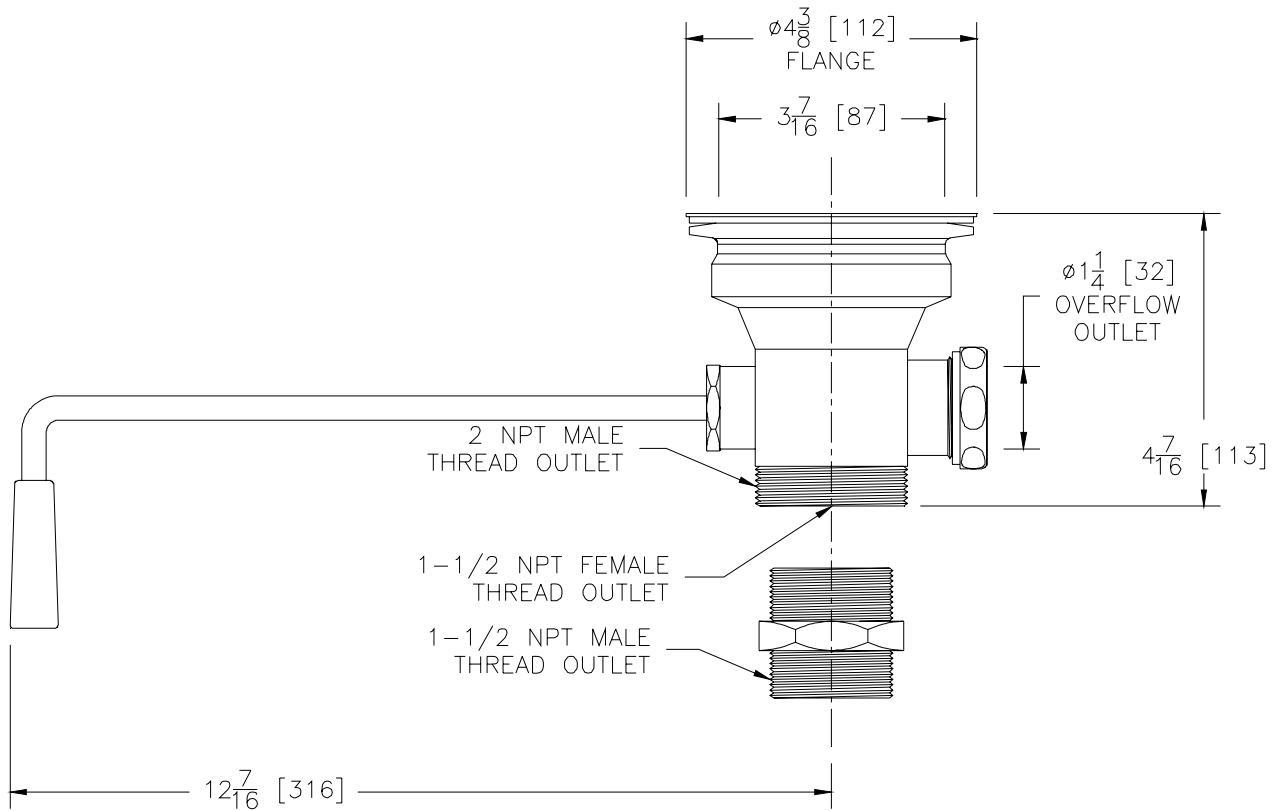

TWIST DRAIN Z89600

TAG _____

Engineering Specifications: Zurn AquaSpec® Z89600

Chrome plated cast brass twist drain for 3-1/2" [89mm] sink opening. Unit is furnished with a slip nut and blind cap for 1-1/4" [32mm] overflow outlet. Standard 2" NPT male outlet or can adapt to 1-1/2" NPT male outlet with provided nipple.