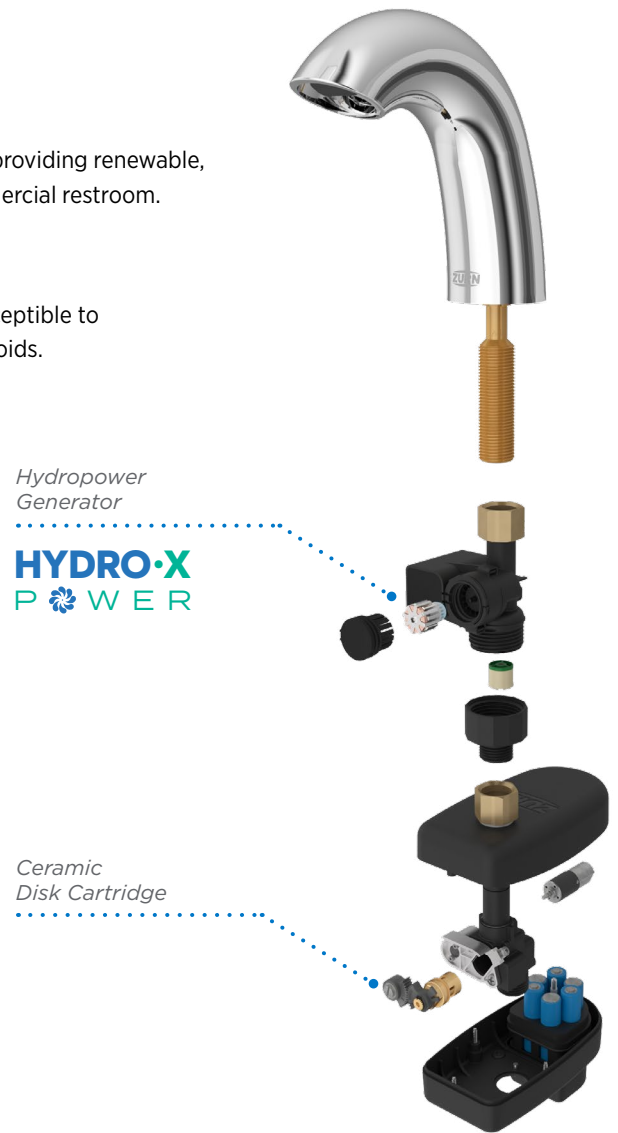

Architectural Sensor Faucets

Hydro-X Power

Hydro•X Power® technology option delivers sustainable performance by providing renewable, uninterrupted hydropower designed to last the life expectancy of a commercial restroom.

EZ Gear Technology

Uses EZ Gear technology, a gear-driven ceramic cartridge that is less susceptible to debris and buildup for easy maintenance; outlasts and outperforms solenoids.

Architectural Sensor Faucets

Our architectural series of sensor faucets offer sleek style and fashionable functionality, with adjustable features and vandal-resistant construction that stand up to demanding environments. Low-flow rates meet WaterSense® or CEC compliance to help your water-saving goals.

Pairs Beautifully with Sundara® Handwashing System

Sundara — a Sanskrit term meaning “beautiful” — is a bold approach to the handwashing system. Our unified system of seamless countertops and basins is crafted to pair with faucets and soap dispensers for a modern, elevated restroom experience.

Power Supply Choices:

- Hydropower
- Hardwire
- Plug-in

Finish Options:

- Polished Chrome
- Brushed Nickel
- Matte Black (*Coming Soon*)

Available Models

Hydropower Generator

HYDRO•X
POWER

Ceramic Disk Cartridge

FLOW CONTROL OPTIONS				
	FLOWRATE GPM [LPM]	VANDAL RESISTANT	WATERSENSE COMPLIANT	OUTLET TYPE
-E	1.5 [5.7]	✓	✓	Aerator
-F	0.5 [1.9]	✓		Spray
-J	1.5 [5.7]	✓	✓	Laminar
-K	1.0 [3.8]	✓	✓	Laminar
-L	1.0 [3.8]	✓	✓	Aerator
-M	0.35 [1.3]	✓		Spray
-N	0.5 [1.9]	✓		Laminar