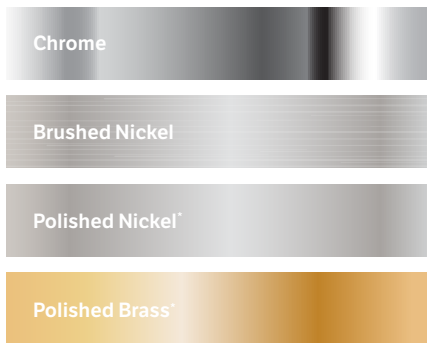

Z6950-XL-S AQUA-FIT® / Z6950-SD
Serio Series™
Sensor Faucet & Sensor Soap Dispenser

Functionality doesn't fall short on elevated style with Serio. Achieve high performance through a contemporary, low maintenance faucet. The streamlined look complements practically any environment without compromise. Available in multiple flow rates, finishes and power configurations.

The soap dispenser's touchless sensor only takes a gentle wave, rounding off Serio's effortless appeal. With four finishes and a refillable liquid soap container, you get your fill of options.