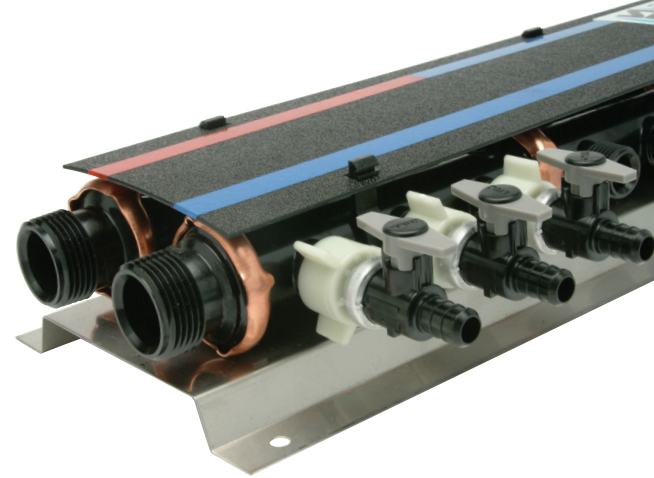

# QickPort® Manifold

Potable Plumbing Manifold  
Increases System Performance

The Zurn PEX QickPort Manifold is designed for longevity and durability with corrosion resistant polymer and stainless steel construction. Optimized port configurations with full-flow ball valves are easily installed with Zurn PEX tubing and corrosion resistant polymer fitting systems. The innovative module design requires fewer assembly connections, resulting in a reduced potential for leaks.

## Increased System Performance

- Reduced temperature and pressure fluctuations with the manifold installation method increases system efficiency and performance
- Fewer fittings and connections are required, reducing potential for leaks
- Manifold installation method uses smaller diameter tubing, delivering hot water faster

## Proven and Reliable

- QickPort Manifolds are installed with Zurn PEX tubing, the strongest and most UV/chlorine resistant flexible plumbing solution
- Installation with the Zurn crimp system reduces installation labor and time, without the need for soldering, hazardous chemicals, or torch
- Zurn PEX tube resists corrosion and mineral build-up, is resistant to freeze damage, and is safe, clean, and healthy to ensure the highest quality plumbing system
- Zurn backs the Zurn PEX plumbing system with an industry leading 25-year warranty for tubing, and a 10-year warranty for QickPort Manifolds