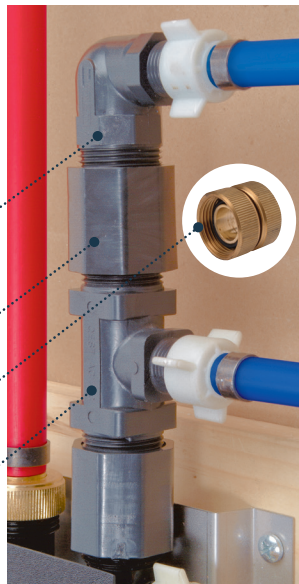

QickPort® Manifold

Versatile Manifold Connections

Zurn PEX QickPort provides multiple options to simplify inlet and outlet connections (connections sold separately).

MANIFOLD INLET OPTIONS	MANIFOLD OUTLET OPTIONS
QFNCR4QP 3/4" Qicktite® Full Port Connection – works with Zurn PEX, copper, and CPVC tubing	QPBV2X and QPBV3X 3/8" or 1/2" Barb x 1/2" Swivel Connection, Polymer Ball Valve for individual on/off control of each distribution line
QQSFC45GX and QQSFC55GX 3/4" or 1" Barb x 1" Swivel Connection, XL Brass, or QQPSFC45X and QQPSFC55X 3/4" or 1" Polymer Barb x 1" Brass Swivel Connection	QTC3FQP 1/2" Manifold Cap seals unused ports and allows for future use
QQTFC45GX 3/4" MIP x 1" Swivel Connection, XL Brass	QFNCR2QP and QAFA33FQP 3/8" or 1/2" Qicktite Full Port Manifold Connections – works with Zurn PEX, copper, and CPVC tubing
QTC5FBG 1" Manifold Cap, XL Brass	QQSFC23GXP and QQSFC33GXP 3/8" or 1/2" XL Brass Barb x 1/2" Plastic Swivel Connection, or QQPSFC23X and QQPSFC33X 3/8" or 1/2" Polymer Barb x 1/2" Plastic Swivel Connection

Unique Zurn Add-A-Port® System

Add-A-Port is an exclusive Zurn PEX feature that allows the plumbing professional the versatility to accomplish today's ever-changing project needs.

QE53TQP, QE54TQP, and QE55TQP

1" x 1/2" or 1" x 3/4" or 1" x 1" elbows accept outlet and inlet connections

QC55FQP

Add-A-Port polymer 1" coupling

or **MANCOUPLINGG**

Add-A-Port XL brass 1" swivel coupling

QT553TQP and QT555TQP

1" x 1" x 1/2" or 1" x 1" x 1" tees accept outlet and inlet connections

Manifold Size Options

Zurn PEX QickPort Manifolds are offered in sizes from 10 to 48 ports. In areas where water softeners are used, QickPort Manifolds are also offered with ports for unsoftened water for hose bibs or toilets where soft water may not be needed. The manifolds can be purchased with or without full flow swivel ball valves.

⚠ WARNING: Cancer and Reproductive Harm - www.P65Warnings.ca.gov
⚠ ADVERTENCIA: Cáncer y daño reproductivo - www.P65Warnings.ca.gov
⚠ AVERTISSEMENT: Cancer et effets néfastes sur la reproduction - www.P65Warnings.ca.gov