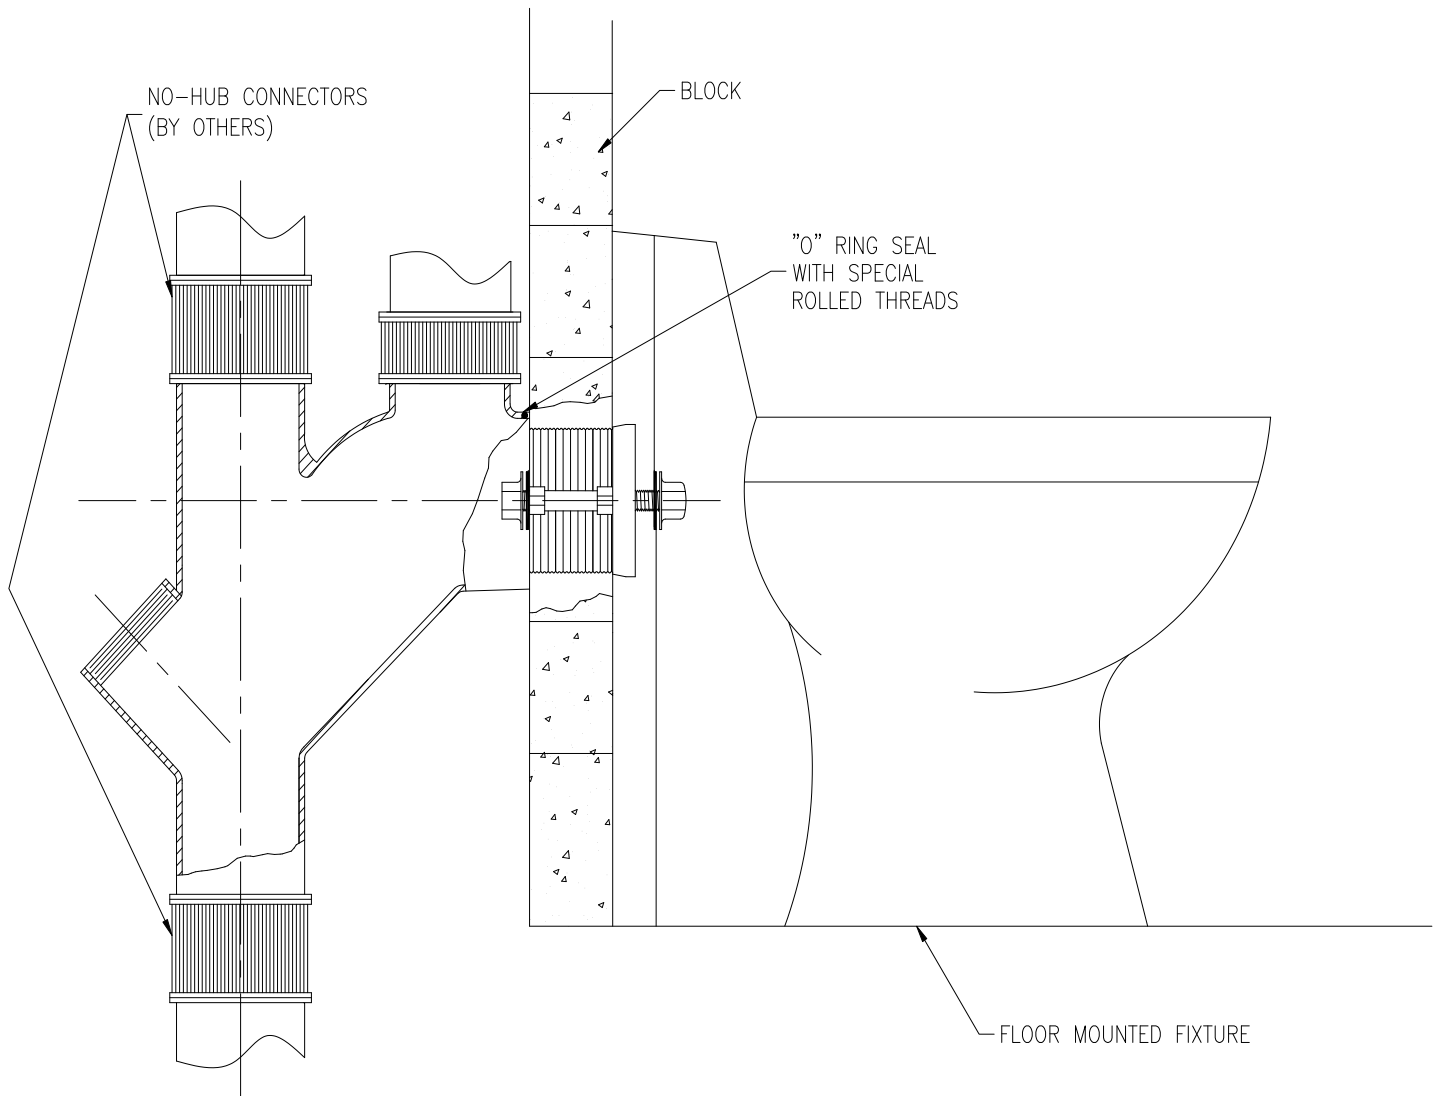

## GENERAL PRODUCT ILLUSTRATION NO-HUB FITTING

Dimensional data (inches and [mm]) are subject to manufacturing tolerances and change without notice.

### Z1214 NO-HUB FITTING

Installed in No-Hub waste systems, for use with floor mounted back outlet water closets. The Z1214 system offers adjustable coupling, optional vent and back auxiliary inlet.

**⚠ WARNING:** Cancer and Reproductive Harm - [www.P65Warnings.ca.gov](http://www.P65Warnings.ca.gov)