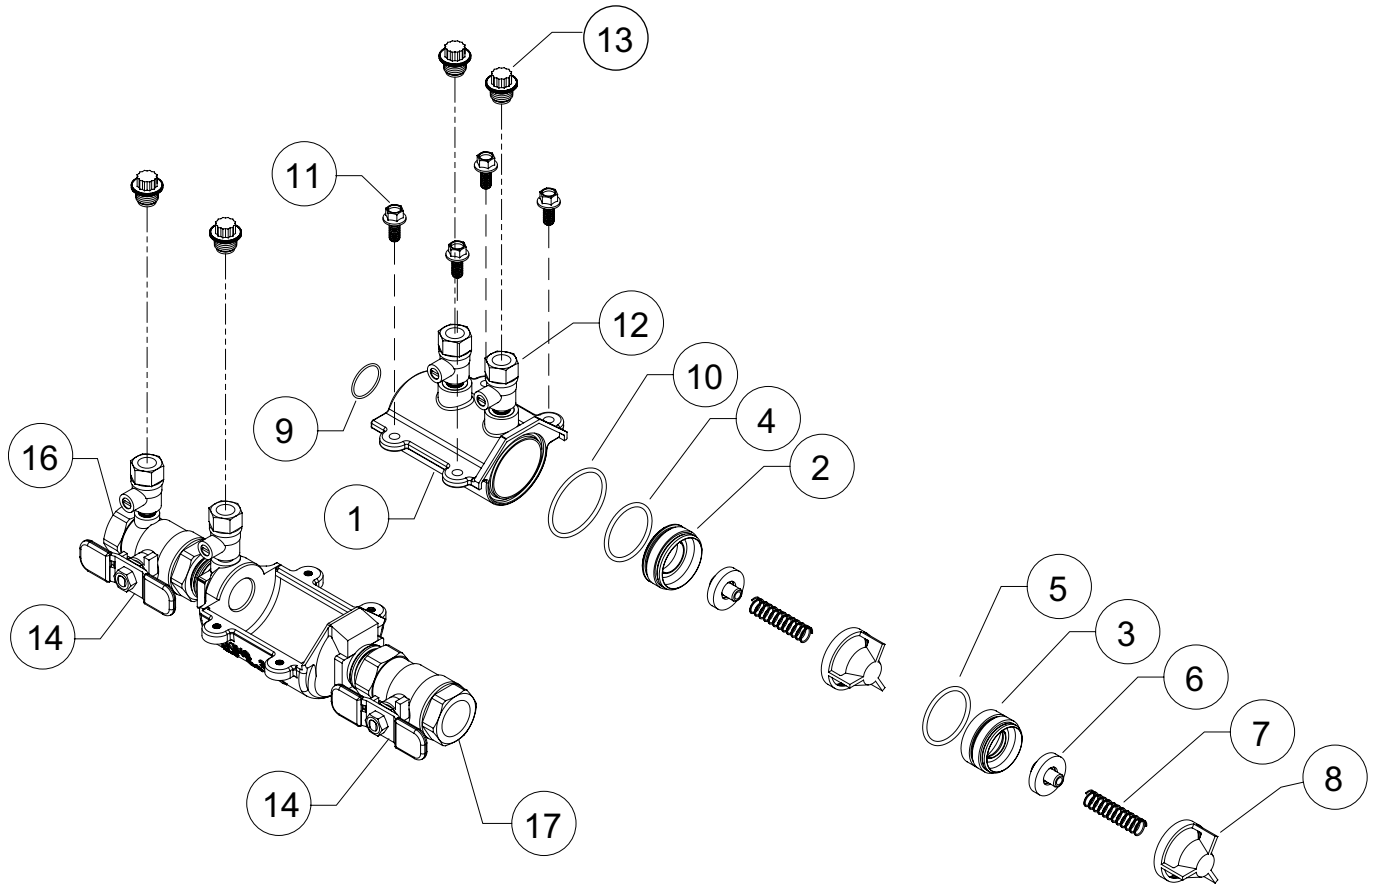

## Double Check – Backflow Preventers 3/4" and 1"

Repair Kit Components		3/4"							1"						
Item #	Item Description	RK34-350	RK34-350R	RK34-350V	RK34-350BOF	RK34-350FLUSH	RK34-BVHDXL	RK34-BVHD	RK1-350	RK1-350R	RK1-350V	RK1-350BOF	RK1-350FLUSH	RK1-BVHDXL	RK1-BVHD
1	Pressure Vessel			●							●				
2	#1 Seat	●		●					●		●				
3	#2 Seat	●		●					●		●				
4	O-Ring #1 Seat	●	●	●					●	●	●				
5	O-Ring #2 Seat	●	●	●					●	●	●				
6	Poppet	● (x2)	● (x2)	● (x2)					● (x2)	● (x2)	● (x2)				
7	Spring	● (x2)		● (x2)					● (x2)		● (x2)				
8	Sleeve	● (x2)		● (x2)					● (x2)		● (x2)				
9	O-Ring, Housing Inlet	●	●	●					●	●	●	●			
10	O-Ring, Housing Outlet	●	●	●					●	●	●	●			
11	Pressure Vessels Screws			● (x4)							● (x4)				
12	Test Cocks			● (x2)							● (x2)				
13	Test Cock Cap Plug			● (x2)							● (x2)				
14	Blue Ball Valve Handle and Nut							● (x2)							● (x2)
	Green Ball Valve Handle and Nut						● (x2)							● (x2)	
15	Blow-Out/Flush Housing				●	●						●	●		
	O-Ring, Blow-Out Inlet				●	●						●	●		
	O-Ring, Blow-Out Outlet				●	●						●	●		
	Flush Hose Assembly					●							●		

Whole Goods (Available for individual sale)		
Item #	Item Description	3/4" 1"
12	Test Cock	18-860XL
16	Ball Valve, Tapped 350XL	34-850TXL
	Ball Valve, Tapped 350	34-850T
17	Ball Valve, 350XL	34-850XL
	Ball Valve, 350	34-850

Item No.	Repair Kit Description
3/4"	
RK34-350	Complete Internals Repair Kit, 3/4" 350XL and 350
RK34-350R	Rubber Repair Kit, 3/4" 350XL and 350
RK34-350V	Complete Pressure Vessel Repair Kit, 3/4" 350XL and 350
RK34-350BOF	Blow-Out/Flush Fitting Repair Kit, 3/4" 350XL and 350
RK34-350FLUSH	Flush Kit, 3/4" 350XL and 350
RK34-BVHDXL	Green Ball Valve Handle Repair Kit, 3/4"
RK34-BVHD	Blue Ball Valve Handle Repair Kit, 3/4"

# MODEL 350XL and 350

Double Check – Backflow Preventers 3/4" and 1"

Parts Drawing

RK34-350BOF  
RK1-350BOF