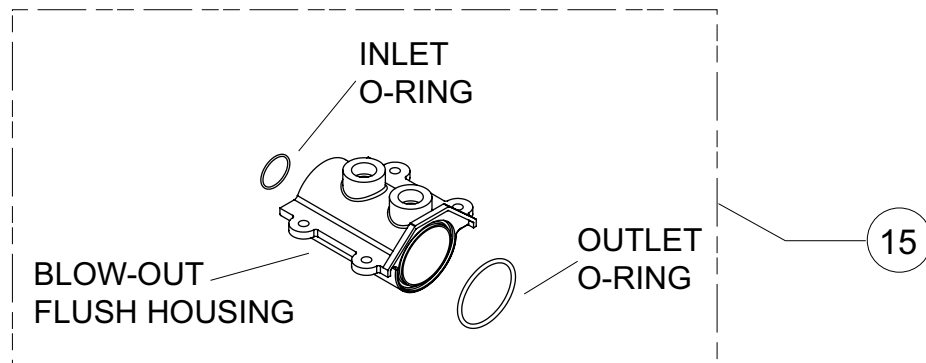

MODEL 350XL and 350

Double Check – Backflow Preventers 3/4" and 1"

Repair Kit Components		3/4"							1"						
Item #	Item Description	RK34-350	RK34-350R	RK34-350V	RK34-350BOF	RK34-350FLUSH	RK34-BVHDXL	RK34-BVHD	RK1-350	RK1-350R	RK1-350V	RK1-350BOF	RK1-350FLUSH	RK1-BVHDXL	RK1-BVHD
1	Pressure Vessel			●							●				
2	#1 Seat	●		●					●		●				
3	#2 Seat	●		●					●		●				
4	O-Ring #1 Seat	●	●	●					●	●	●				
5	O-Ring #2 Seat	●	●	●					●	●	●				
6	Poppet	● (x2)	● (x2)	● (x2)					● (x2)	● (x2)	● (x2)				
7	Spring	● (x2)		● (x2)					● (x2)		● (x2)				
8	Sleeve	● (x2)		● (x2)					● (x2)		● (x2)				
9	O-Ring, Housing Inlet	●	●	●					●	●	●	●			
10	O-Ring, Housing Outlet	●	●	●					●	●	●	●			
11	Pressure Vessels Screws			● (x4)							● (x4)				
12	Test Cocks			● (x2)							● (x2)				
13	Test Cock Cap Plug			● (x2)							● (x2)				
14	Blue Ball Valve Handle and Nut							● (x2)							● (x2)
	Green Ball Valve Handle and Nut						● (x2)							● (x2)	
15	Blow-Out/Flush Housing				●	●						●	●		
	O-Ring, Blow-Out Inlet				●	●						●	●		
	O-Ring, Blow-Out Outlet				●	●						●	●		
	Flush Hose Assembly					●							●		

Whole Goods (Available for individual sale)		
Item #	Item Description	3/4" 1"
12	Test Cock	18-860XL
16	Ball Valve, Tapped 350XL	34-850TXL
	Ball Valve, Tapped 350	34-850T
17	Ball Valve, 350XL	34-850XL
	Ball Valve, 350	34-850

Item No.	Repair Kit Description
3/4"	
RK34-350	Complete Internals Repair Kit, 3/4" 350XL and 350
RK34-350R	Rubber Repair Kit, 3/4" 350XL and 350
RK34-350V	Complete Pressure Vessel Repair Kit, 3/4" 350XL and 350
RK34-350BOF	Blow-Out/Flush Fitting Repair Kit, 3/4" 350XL and 350
RK34-350FLUSH	Flush Kit, 3/4" 350XL and 350
RK34-BVHDXL	Green Ball Valve Handle Repair Kit, 3/4"
RK34-BVHD	Blue Ball Valve Handle Repair Kit, 3/4"

Item No.	Repair Kit Description
1"	
RK1-350	Complete Internals Repair Kit, 1" 350XL and 350
RK1-350R	Rubber Repair Kit, 1" 350XL and 350
RK1-350V	Complete Pressure Vessel Repair Kit, 1" 350XL and 350
RK1-350BOF	Blow-Out/Flush Fitting Repair Kit, 1" 350XL and 350
RK1-350FLUSH	Flush Kit, 1" 350XL and 350
RK1-BVHDXL	Green Ball Valve Handle Repair Kit, 1"
RK1-BVHD	Blue Ball Valve Handle Repair Kit, 1"

MODEL 350XL and 350

Double Check – Backflow Preventers 3/4" and 1"

Parts Drawing

RK34-350BOF
RK1-350BOF