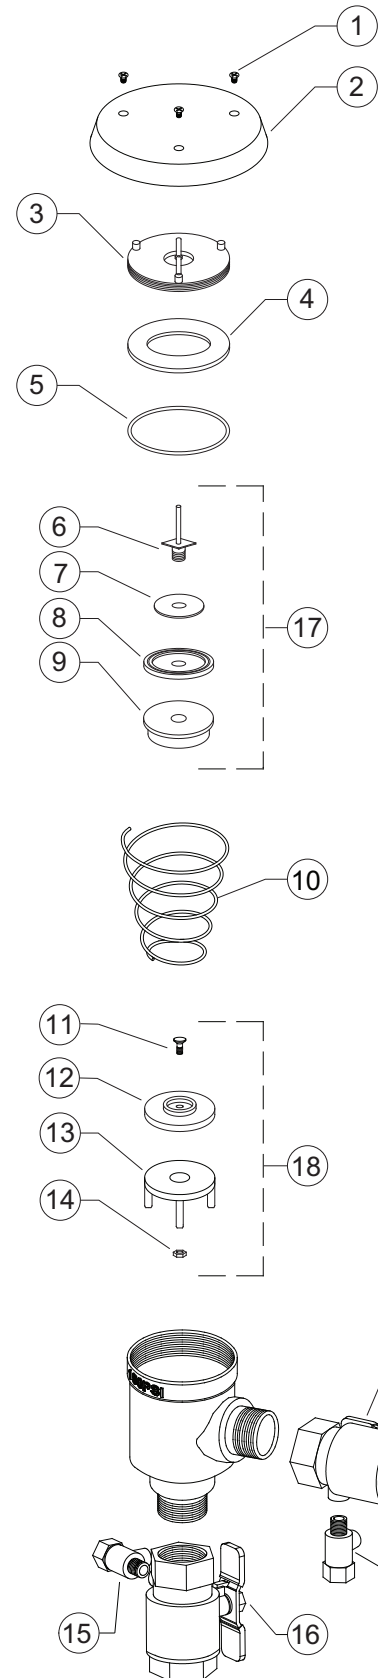

MODEL 720A

Pressure Vacuum Breakers – 1/2" to 1"

Item Number	Description	Part Number
1	CANOPY SCREW	721-11
2	CANOPY	721-3
3	BONNET	721-20
4	PLASTIC WASHER	721A-12
5	O-RING	WK-138N
6	LOAD NUT & GUIDE	721-90
7	LOAD WASHER	721-80
8	DISC UPPER	721A-34
9	POPPET	721-30
10	SPRING	721-33
11	SCREW	721-11A
12	LOWER DISC	721B-34
13	GUIDE SPIDER	721-31
14	NUT, HEX	721-9A
15	TEST COCK	18-860
16	BALL VALVE 1/2" TAP	12-850T
	BALL VALVE 3/4" TAP	34-850T
	BALL VALVE 1" TAP	1-850T
17	POPPET ASSEMBLY	721-300
18	SPIDER ASSEMBLY	721-310

RK1-720AB **Model 720A, Size 1/2", 3/4" & 1"**

Part Number	Qty.	Description
721-11	3	CANOPY SCREW
721-3	1	CANOPY
721-20	1	BONNET
721A-12	1	PLASTIC WASHER

MODEL 720A

Pressure Vacuum Breakers – 1-1/4" to 2"

Item Number	Description	Part Number
1	CANOPY SCREW	724-11
2	CANOPY	724-3
3	RETAINER RING	724-32
4	BONNET	724-20-030F
5	WASHER	724A-12
6	O-RING	156N
7	LOAD NUT & GUIDE ROD	724-90
8	LOAD WASHER	724-80
9	UPPER DISC	724A-34
10	POPPET	724-30
11	SPRING	724-33
12	SCREW	724-11A
13	WASHER	62-14
14	LOWER DISC	724B-34
15	WASHER	724-80A
16	GUIDE SPIDER	724-31
17	NUT	5752-9
18	TEST COCK	14-860
19	NIPPLE, 1-1/4" ONLY	104-21B
20	BALL VALVE, 1-1/4" TAP	114-850T
	BALL VALVE, 1-1/2" TAP	112-850T
	BALL VALVE, 2" TAP	2-850T
21	POPPET ASSEMBLY	724-300
22	SPIDER ASSEMBLY	724-310

Repair Kit

RK2-720A

Size 1-1/4", 1-1/2" & 2"

Part Number	Qty.	Description
724A-12	1	WASHER
156N	1	O-RING
724-33	1	SPRING
724-300	1	POPPET ASSEMBLY
724-310	1	SPIDER ASSEMBLY