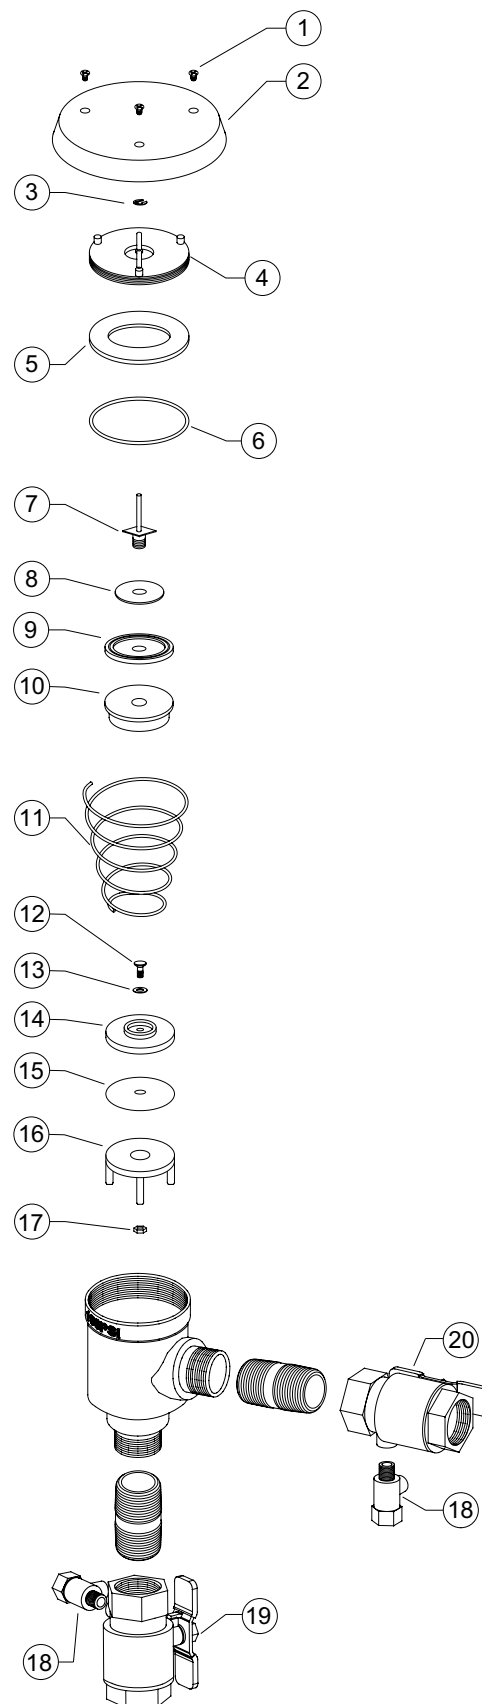

MODEL 720A

Pressure Vacuum Breakers - 1/2" to 1"

Repair Kit Components		1/2" - 1"		
Item #	Item Description	RK1-720A	RK1-720AB	RK1-720AP
1	Screw, Canopy		● (x3)	
2	Canopy		●	
3	Bonnet		●	
4	Washer, Bonnet	●	●	
5	O-Ring, Bonnet	●	●	●
6	Load Nut and Guide	●		●
7	Load Washer	●		●
8	Disc, Upper	●		●
9	Poppet	●		●
10	Spring	●		
11	Screw, Spider	●		
12	Disc, Lower	●		
13	Guide Spider	●		
14	Nut, Hex	●		

Whole Goods (Available for individual sale)				
Item #	Item Description	1/2"	3/4"	1"
15	Test Cock		RK18-860XL	
16	Ball Valve, Tapped	12-850T	34-850T	1-850T

Item No.	Repair Kit Description
	1/2" - 1"
RK1-720A	Complete Repair Kit, 1/2 - 1" 720A
RK1-720AB	Bonnet Repair Kit, 1/2 - 1" 720A
RK1-720AP	Poppet Repair Kit, 1/2 - 1" 720A

MODEL 720A

Pressure Vacuum Breakers - 1 1/4" to 2"

Repair Kit Components		1 1/4" - 2"	
Item #	Item Description	RK2-720A	RK114-720A-BONNET
1	Screw, Canopy		•
2	Canopy		•
3	Retainer Ring		•
4	Bonnet		•
5	Washer, Bonnet	•	
6	O-Ring, Bonnet	•	
7	Load Nut and Guide	•	
8	Load Washer	•	
9	Disc, Upper	•	
10	Poppet	•	
11	Spring	•	
12	Screw, Spider	•	
13	Washer, Lower Disc	•	
14	Disc, Lower	•	
15	Washer, Spider	•	
16	Guide Spider	•	
17	Nut, Hex	•	

Whole Goods (Available for individual sale)

Item #	Item Description	1 1/4"	1 1/2"	2"
18	Test Cock		RK14-860XL	
19	Ball Valve, Tapped	114-850T	112-850T	2-850T

Item No.	Repair Kit Description
1 1/4" - 2"	
RK2-720A	Complete Repair Kit, 1 1/4 - 2" 720A
RK114-720A-BONNET	Bonnet Repair Kit, 1 1/4 - 2" 720A