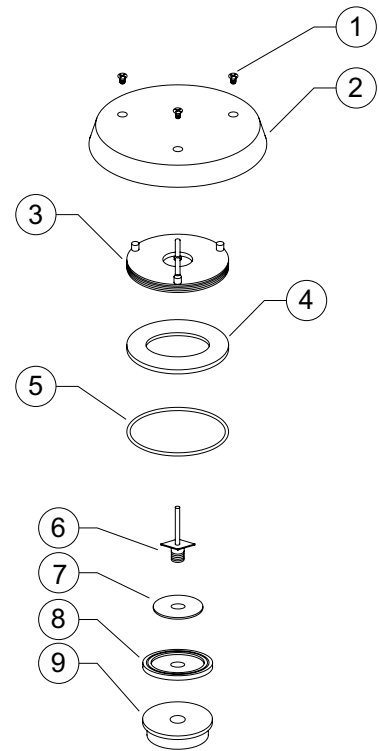

MODEL 720A

Pressure Vacuum Breakers - 1/2" to 1"

Repair Kit Components		1/2" - 1"		
Item #	Item Description	RK1-720A	RK1-720AB	RK1-720AP
1	Screw, Canopy		● (x3)	
2	Canopy		●	
3	Bonnet		●	
4	Washer, Bonnet	●	●	
5	O-Ring, Bonnet	●	●	●
6	Load Nut and Guide	●		●
7	Load Washer	●		●
8	Disc, Upper	●		●
9	Poppet	●		●
10	Spring	●		
11	Screw, Spider	●		
12	Disc, Lower	●		
13	Guide Spider	●		
14	Nut, Hex	●		

Whole Goods (Available for individual sale)				
Item #	Item Description	1/2"	3/4"	1"
15	Test Cock		RK18-860XL	
16	Ball Valve, Tapped	12-850T	34-850T	1-850T

Item No.	Repair Kit Description
	1/2" - 1"
RK1-720A	Complete Repair Kit, 1/2 - 1" 720A
RK1-720AB	Bonnet Repair Kit, 1/2 - 1" 720A
RK1-720AP	Poppet Repair Kit, 1/2 - 1" 720A

MODEL 720A

Pressure Vacuum Breakers - 1 1/4" to 2"

Repair Kit Components		1 1/4" - 2"	
Item #	Item Description	RK2-720A	RK114-720A-BONNET
1	Screw, Canopy		•
2	Canopy		•
3	Retainer Ring		•
4	Bonnet		•
5	Washer, Bonnet	•	
6	O-Ring, Bonnet	•	
7	Load Nut and Guide	•	
8	Load Washer	•	
9	Disc, Upper	•	
10	Poppet	•	
11	Spring	•	
12	Screw, Spider	•	
13	Washer, Lower Disc	•	
14	Disc, Lower	•	
15	Washer, Spider	•	
16	Guide Spider	•	
17	Nut, Hex	•	

Whole Goods (Available for individual sale)

Item #	Item Description	1 1/4"	1 1/2"	2"
18	Test Cock		RK14-860XL	
19	Ball Valve, Tapped	114-850T	112-850T	2-850T

Item No.	Repair Kit Description
1 1/4" - 2"	
RK2-720A	Complete Repair Kit, 1 1/4 - 2" 720A
RK114-720A-BONNET	Bonnet Repair Kit, 1 1/4 - 2" 720A