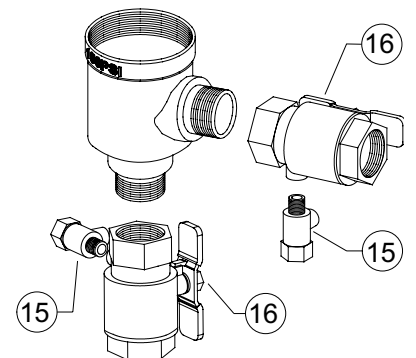

MODEL 720A

Pressure Vacuum Breakers - 1/2" to 1"

Repair Kit Components		1/2" - 1"		
Item #	Item Description	RK1-720A	RK1-720AB	RK1-720AP
1	Screw, Canopy		● (x3)	
2	Canopy		●	
3	Bonnet		●	
4	Washer, Bonnet	●	●	
5	O-Ring, Bonnet	●	●	●
6	Load Nut and Guide	●		●
7	Load Washer	●		●
8	Disc, Upper	●		●
9	Poppet	●		●
10	Spring	●		
11	Screw, Spider	●		
12	Disc, Lower	●		
13	Guide Spider	●		
14	Nut, Hex	●		

Whole Goods (Available for individual sale)				
Item #	Item Description	1/2"	3/4"	1"
15	Test Cock		RK18-860XL	
16	Ball Valve, Tapped	12-850T	34-850T	1-850T

Item No.	Repair Kit Description
	1/2" - 1"
RK1-720A	Complete Repair Kit, 1/2 - 1" 720A
RK1-720AB	Bonnet Repair Kit, 1/2 - 1" 720A
RK1-720AP	Poppet Repair Kit, 1/2 - 1" 720A

MODEL 720A

Pressure Vacuum Breakers - 1 1/4" to 2"

Repair Kit Components		1 1/4" - 2"	
Item #	Item Description	RK2-720A	RK114-720A-BONNET
1	Screw, Canopy		•
2	Canopy		•
3	Retainer Ring		•
4	Bonnet		•
5	Washer, Bonnet	•	
6	O-Ring, Bonnet	•	
7	Load Nut and Guide	•	
8	Load Washer	•	
9	Disc, Upper	•	
10	Poppet	•	
11	Spring	•	
12	Screw, Spider	•	
13	Washer, Lower Disc	•	
14	Disc, Lower	•	
15	Washer, Spider	•	
16	Guide Spider	•	
17	Nut, Hex	•	

Whole Goods (Available for individual sale)

Item #	Item Description	1 1/4"	1 1/2"	2"
18	Test Cock		RK14-860XL	
19	Ball Valve, Tapped	114-850T	112-850T	2-850T

Item No.	Repair Kit Description
1 1/4" - 2"	
RK2-720A	Complete Repair Kit, 1 1/4 - 2" 720A
RK114-720A-BONNET	Bonnet Repair Kit, 1 1/4 - 2" 720A