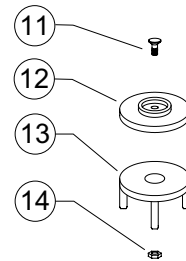

MODEL 720A

Pressure Vacuum Breakers - 1/2" to 1"

Repair Kit Components		1/2" - 1"		
Item #	Item Description	RK1-720A	RK1-720AB	RK1-720AP
1	Screw, Canopy		● (x3)	
2	Canopy		●	
3	Bonnet		●	
4	Washer, Bonnet	●	●	
5	O-Ring, Bonnet	●	●	●
6	Load Nut and Guide	●		●
7	Load Washer	●		●
8	Disc, Upper	●		●
9	Poppet	●		●
10	Spring	●		
11	Screw, Spider	●		
12	Disc, Lower	●		
13	Guide Spider	●		
14	Nut, Hex	●		

Whole Goods (Available for individual sale)				
Item #	Item Description	1/2"	3/4"	1"
15	Test Cock		RK18-860XL	
16	Ball Valve, Tapped	12-850T	34-850T	1-850T

Item No.	Repair Kit Description
	1/2" - 1"
RK1-720A	Complete Repair Kit, 1/2 - 1" 720A
RK1-720AB	Bonnet Repair Kit, 1/2 - 1" 720A
RK1-720AP	Poppet Repair Kit, 1/2 - 1" 720A

MODEL 720A

Pressure Vacuum Breakers - 1 1/4" to 2"

Repair Kit Components		1 1/4" - 2"	
Item #	Item Description	RK2-720A	RK114-720A-BONNET
1	Screw, Canopy		•
2	Canopy		•
3	Retainer Ring		•
4	Bonnet		•
5	Washer, Bonnet	•	
6	O-Ring, Bonnet	•	
7	Load Nut and Guide	•	
8	Load Washer	•	
9	Disc, Upper	•	
10	Poppet	•	
11	Spring	•	
12	Screw, Spider	•	
13	Washer, Lower Disc	•	
14	Disc, Lower	•	
15	Washer, Spider	•	
16	Guide Spider	•	
17	Nut, Hex	•	

Whole Goods (Available for individual sale)

Item #	Item Description	1 1/4"	1 1/2"	2"
18	Test Cock		RK14-860XL	
19	Ball Valve, Tapped	114-850T	112-850T	2-850T

Item No.	Repair Kit Description
1 1/4" - 2"	
RK2-720A	Complete Repair Kit, 1 1/4 - 2" 720A
RK114-720A-BONNET	Bonnet Repair Kit, 1 1/4 - 2" 720A