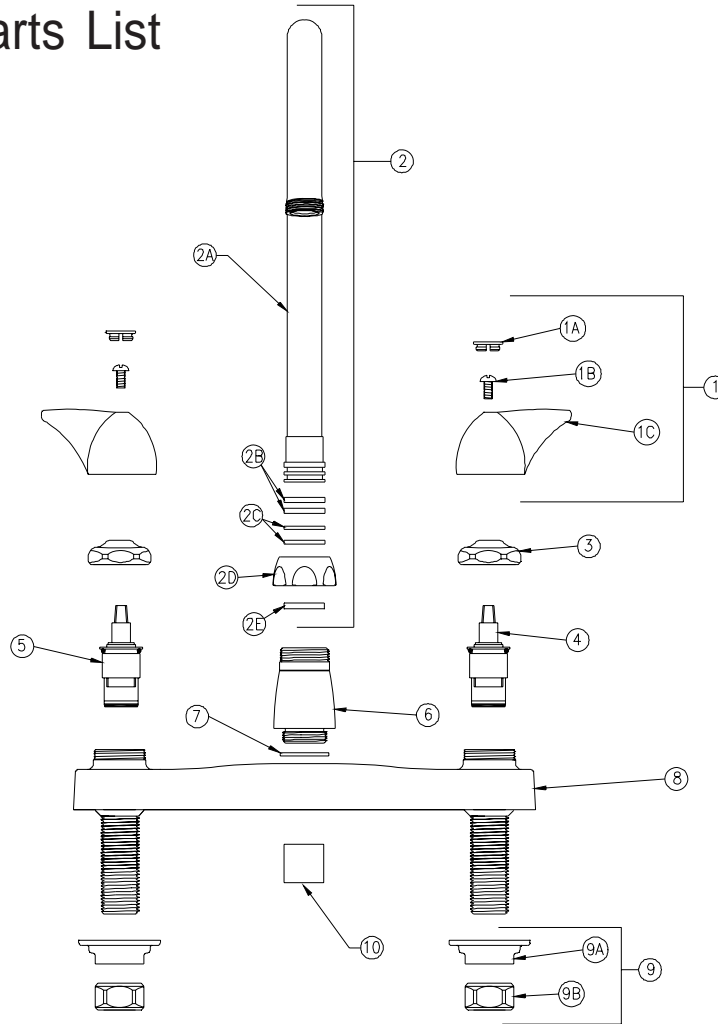

KITCHEN SINK FAUCET

Z871C3-XL Parts List

Item	Part Number	Description	Qty.
1	G60515	2" [51mm] Vandal-Resistant Dome Lever Handles	1
1A	G60500	Hot/Cold Color-Coded Indexes	1
	59454001	Hot Index	1
	59454002	Cold Index	1
1B	62464001	10-32 Screw	2
1C	60514001	Dome Lever Handle	2
2	G67853	8" Centerline Gooseneck 'C' Spout Assembly XL	1
2A	92866003	8" Centerline Gooseneck Spout XL	1
2B	58155018	O-Ring	2
2C	59666001	Plastic Split Washers (Swing)	2
2D	59435001	Spout Nut	1
2E	59436001	Spacer Washer (Rigid)	1
3	59440001	Handle Nut	2
4	59517005	Short Cold Cartridge XL	1
5	59517006	Short Hot Cartridge XL	1
6	60467005	Base XL	1
7	58155019	O-Ring	1
8	93286001	Kitchen Deck Body XL	1
9	G60502	Mounting Hardware	1
9A	59530002	Mounting Nut	2
9B	59532001	1/2" NPSM Riser Nut	2
10	G63504	3/4"-27 Female Aerator - 2.2 GPM	1