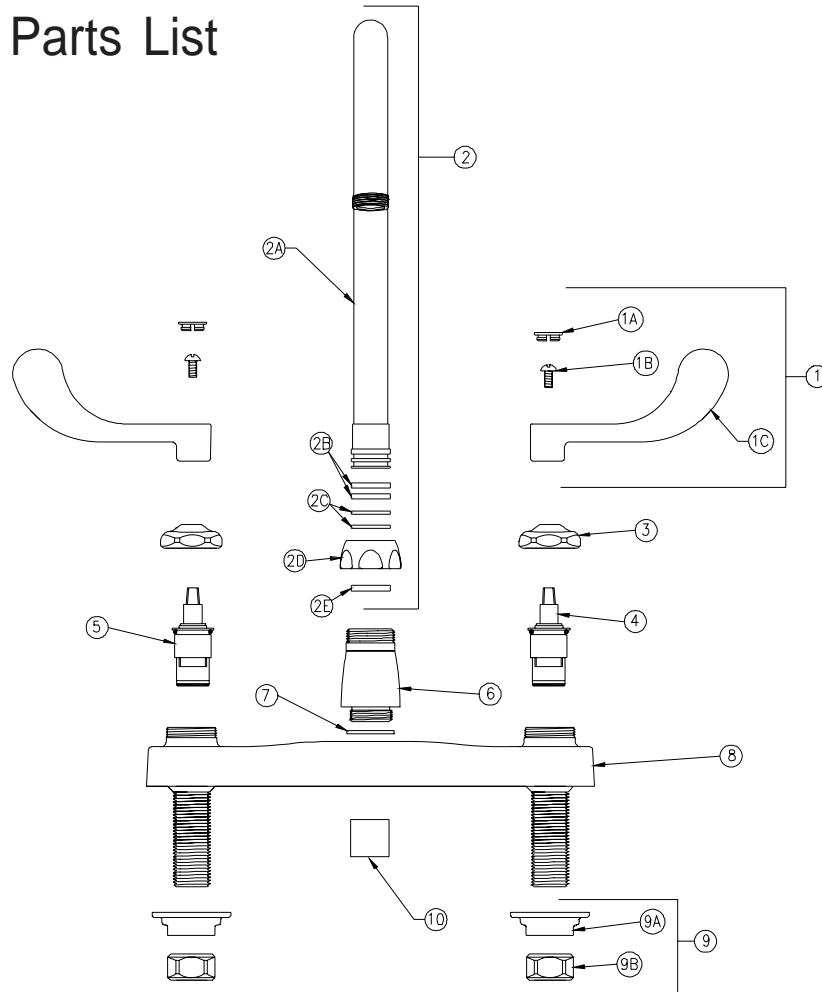

# KITCHEN SINK FAUCET

## Z871C4-XL Parts List

Item	Part Number	Description	Qty.
1	G60504	4" [102mm] Vandal-Resistant Wrist Blade Handles	1
1A	G60500	Hot/Cold Color-Coded Indexes	1
	59454001	Hot Index	1
	59454002	Cold Index	1
1B	62464001	10-32 Screw	2
1C	59453001	Wrist Blade Handle	2
2	G67853	8" Centerline Gooseneck 'C' Spout Assembly XL	1
2A	92866003	8" Centerline Gooseneck Spout XL	1
2B	58155018	O-Ring	2
2C	59666001	Plastic Split Washers (Swing)	2
2D	59435001	Spout Nut	1
2E	59436001	Spacer Washer (Rigid)	1
3	59440001	Handle Nut	2
4	59517005	Short Cold Cartridge XL	1
5	59517006	Short Hot Cartridge XL	1
6	60467005	Base XL	1
7	58155019	O-Ring	1
8	93286001	Kitchen Deck Body XL	1
9	G60502	Mounting Hardware	1
9A	59530002	Mounting Nut	2
9B	59532001	1/2" NPSM Riser Nut	2
10	G63504	3/4"-27 Female Aerator - 2.2 GPM	1