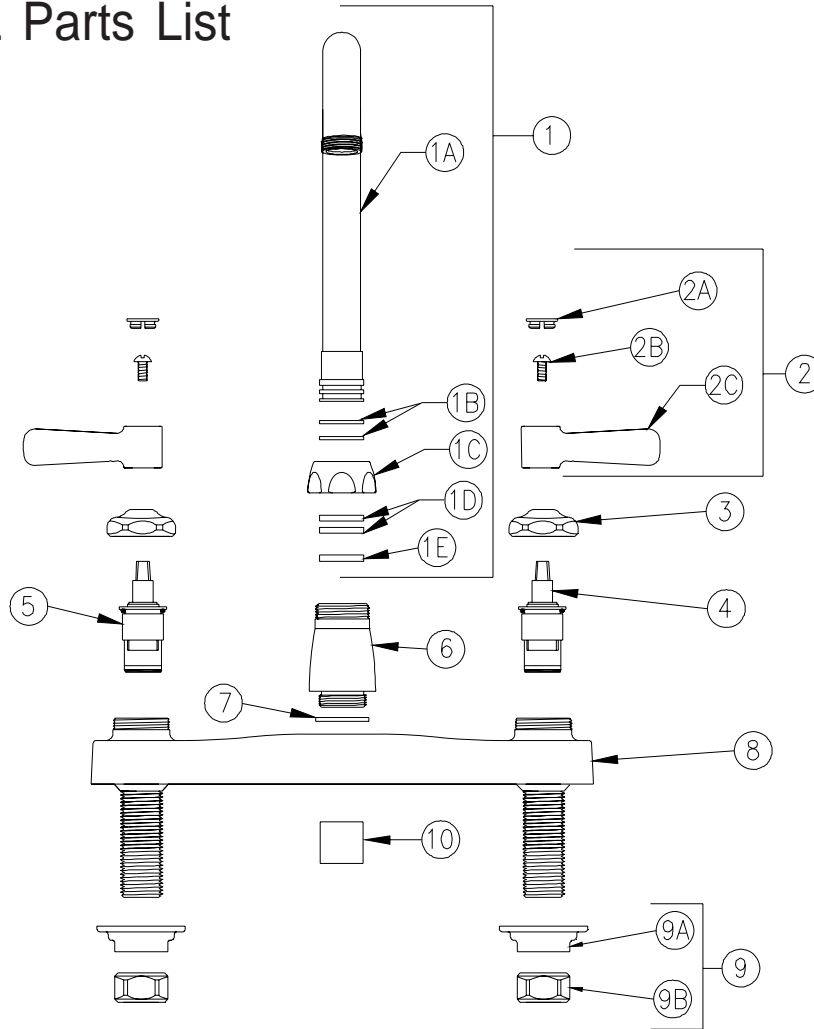

# KITCHEN SINK FAUCET

## Z871A1-XL Parts List

Item	Part Number	Description	Qty.
1	G67851	3-1/2" Gooseneck 'A' Spout Ass'y XL	1
1A	92866001	Gooseneck 'A' Spout	1
1B	58155018	O-Ring	2
1C	59666001	Plastic Split Washer (Swing)	2
1D	59435001	Spout Nut	1
1E	59436001	Spacer Washer (Rigid)	1
2	G60501	2-1/2" [64mm] Vandal-Resistant Lever Handles	1
2A	G60500	Hot/Cold Color-Coded Indexes	1
	59454001	Hot Index	1
	59454002	Cold Index	1
2B	62464001	10-32 Screw	2
2C	59487001	Lever Handle	2
3	59440005	Handle Nut	2
4	59517005	Short Cold Cartridge XL	1
5	59517006	Short Hot Cartridge XL	1
6	60467005	Base XL	1
7	58155019	O-Ring	1
8	93286001	Kitchen Deck Body XL	1
9	G60502	Mounting Hardware Bag	1
9A	59530002	Mounting Nut	2
9B	59532001	1/2" NPSM Riser Nut	2
10	G63504	3/4"-27 Female Aerator - 2.2 GPM [8.3 L]	1