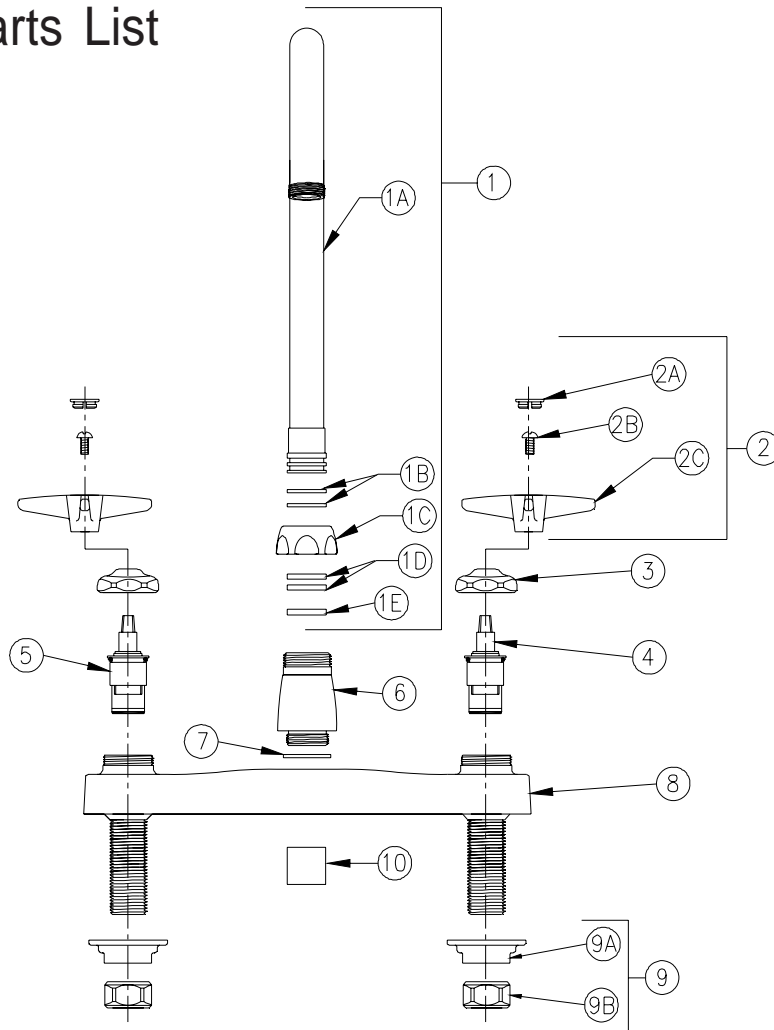

# KITCHEN SINK FAUCET

## Z871B2-XL Parts List

Item	Part Number	Description	Qty.
1	G67852	5-3/8" Gooseneck 'B' Spout Ass'y XL	1
1A	92866002	Gooseneck 'B' Spout	1
1B	58155018	O-Ring	2
1C	59666001	Plastic Split Washer (Swing)	2
1D	59435001	Spout Nut	1
1E	59436001	Spacer Washer (Rigid)	1
2	G60503	Vandal-Resistant Four Arm Handles	1
2A	G60500	Hot/Cold Color-Coded Indexes	1
	59454001	Hot Index	1
	59454002	Cold Index	1
2B	62464001	10-32 Screw	2
2C	59518001	Four Arm Handle	2
3	59440001	Handle Nut	2
4	59517005	Short Cold Cartridge XL	1
5	59517006	Short Hot Cartridge XL	1
6	60467005	Base XL	1
7	58155019	O-Ring	1
8	93286001	Kitchen Deck Body XL	1
9	G60502	Mounting Hardware Bag	1
9A	59530002	Mounting Nut	2
9B	59532001	1/2" NPSM Riser Nut	2
10	G63504	3/4"-27 Female Aerator - 2.2 GPM [8.3 L]	1