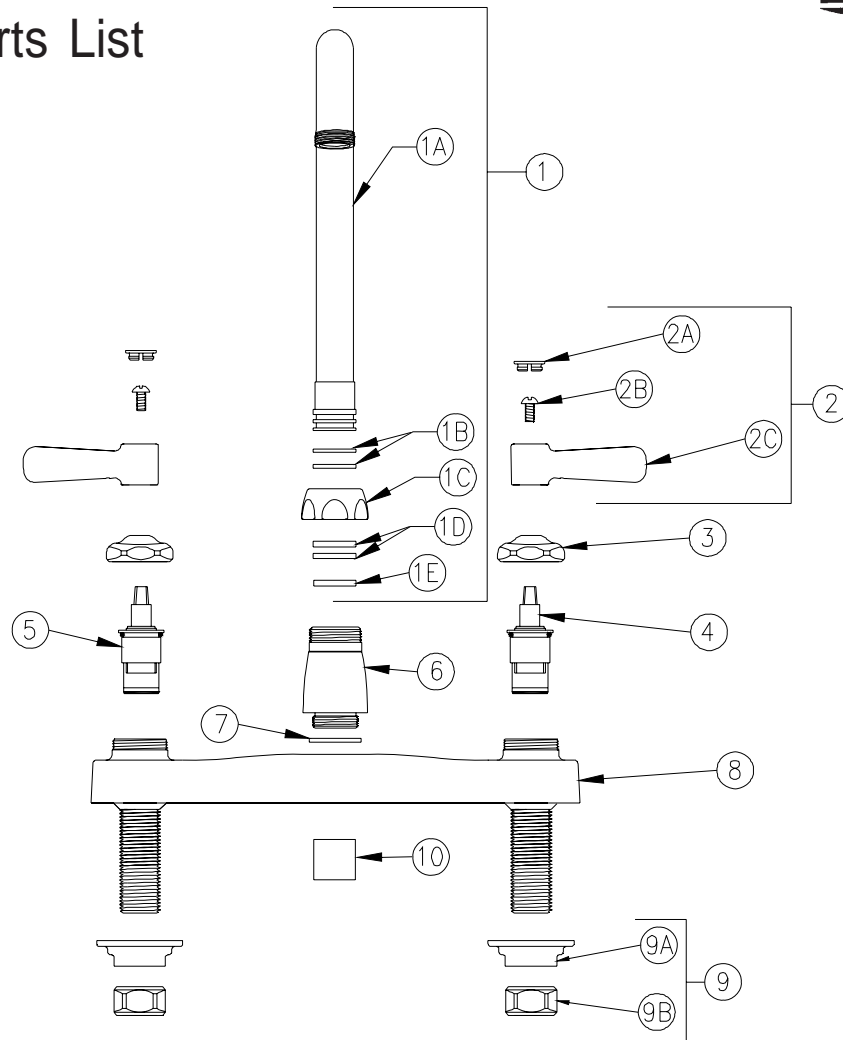

KITCHEN SINK FAUCET

Z871C1-XL Parts List

Item	Part Number	Description	Qty.
1	G67853	8" Gooseneck 'C' Spout Ass'y XL	1
1A	92866003	Gooseneck 'C' Spout	1
1B	58155018	O-Ring	2
1C	59666001	Plastic Split Washer	2
1D	59435001	Spout Nut	1
1E	59436001	Spacer Nut	1
2	G60501	2" [51mm] Vandal-Resistant Lever Handles	1
2A	G60500	Hot/Cold Color-Coded Indexes	1
	59454001	Hot Index	1
	59454002	Cold Index	1
2B	62464001	10-32 Screw	2
2C	59487001	Lever Handle	2
3	59440001	Handle Nut	2
4	59517005	Short Cold Cartridge XL	1
5	59517006	Short Hot Cartridge XL	1
6	60467005	Base XL	1
7	58155019	O-Ring	1
8	93286001	Kitchen Deck Body XL	1
9	G60502	Mounting Hardware Bag	1
9A	59530002	Mounting Nut	2
9B	59532001	1/2" NPSM Riser Nut	2
10	G63504	3/4"-27 Female Aerator - 2.2 GPM [8.3 L]	1