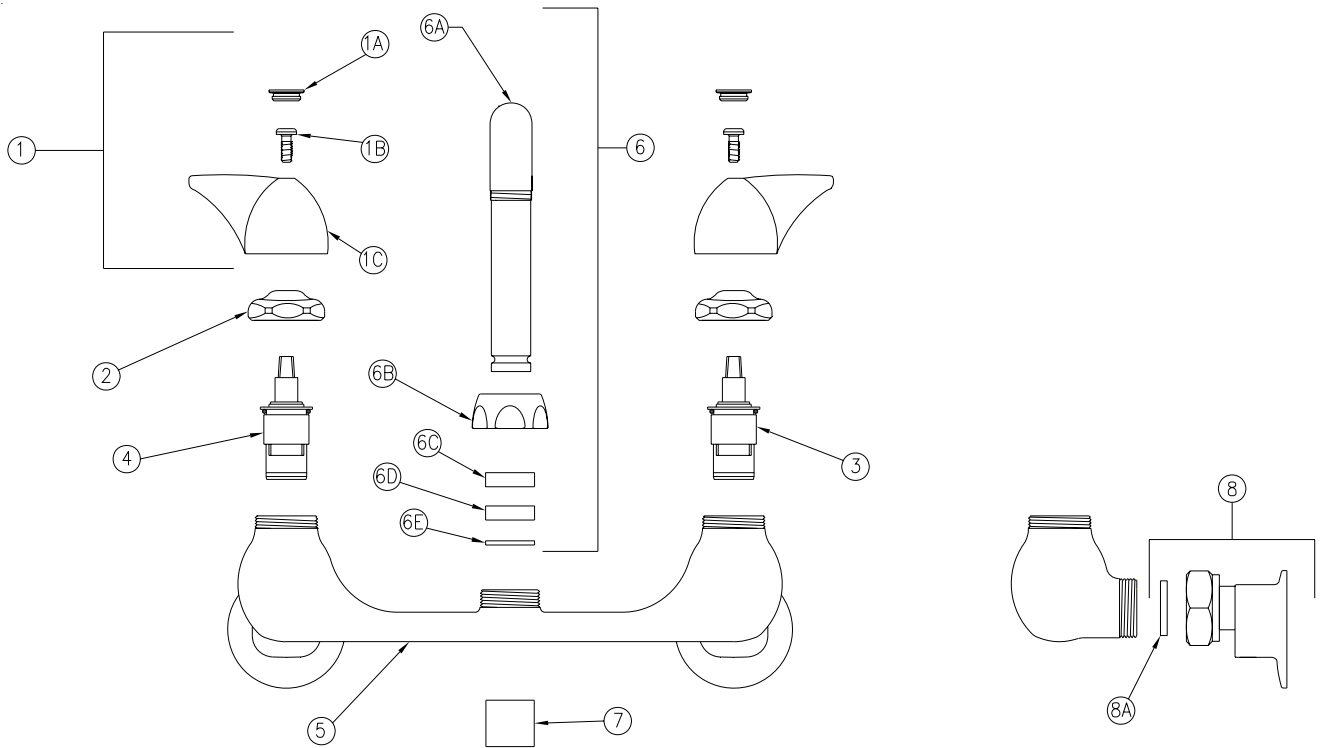

# SINK FAUCET

## Z842H3-XL Parts List

Item	Part Number	Description	Qty.
1	G60515	2" [51mm] Vandal-Resistant Metal Dome Lever Handles	1
1A	G60500	Hot/Cold Color-Coded Indexes	1
	59454001	Hot Index	1
	59454002	Cold Index	1
1B	62464001	10-32 Screw	2
1C	60514001	Dome Lever Handle	2
2	59440001	Handle Nut	2
3	59517005	Short Cold Cartridge	1
4	59517006	Short Hot Cartridge	1
5	59463005	Sink Body	1
6	G67892	12" Tubular 'H' Spout Assembly	1
6A	92955001	12" Tubular Swing Spout	1
6B	59435001	Spout Nut	1
6C	59441001	Bearing Washer	1
6D	59459001	Spout Seal	1
6E	92937001	Retaining Ring	1
7	G63504	3/4"-27 Female Aerator - 2.2 GPM	1
8	G67882	Short Supply Arm Assembly	2
8A	59748001	Gasket	2