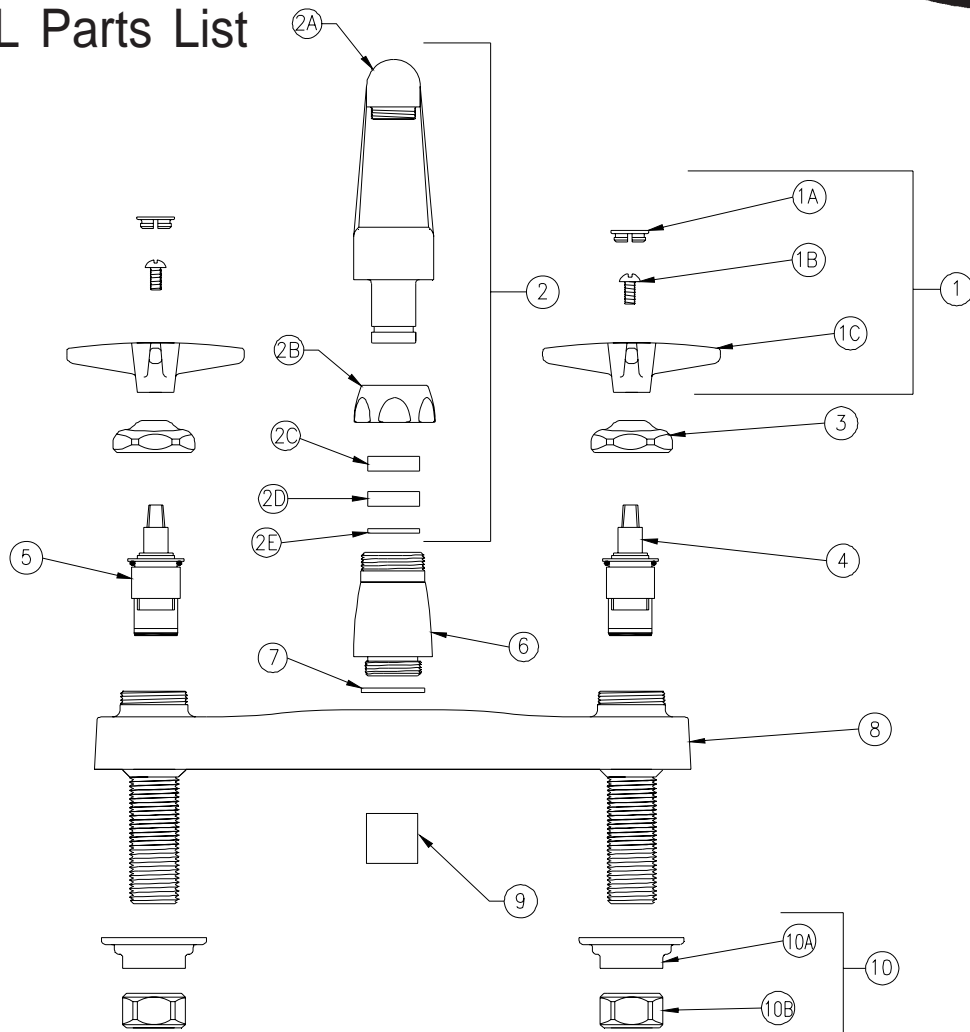

KITCHEN SINK FAUCET

Z871G2-XL Parts List

Item	Part Number	Description	Qty.
1	G60503	Vandal-Resistant Four Arm Handles	1
1A	G60500	Hot/Cold Color-Coded Indexes	1
	59454001	Hot Index	1
	59454002	Cold Index	1
1B	62464001	10-32 Screw	2
1C	59518001	Four Arm Handle	2
2	G67891	8" Cast Spout Ass'y. XL	1
2A	59527002	8" Cast Spout	1
2B	59435001	Spout Nut	1
2C	59441001	Bearing Washer	1
2D	59459001	Spout Seal	1
2E	92937001	Retaining Ring	1
3	59440001	Handle Nut	2
4	59517005	Short Cold Cartridge XL	1
5	59517006	Short Hot Cartridge XL	1
6	60467005	Base XL	1
7	58155019	O-Ring	1
8	93286001	Kitchen Deck Body XL	1
9	G63504	3/4"-27 Female Aerator - 2.2 GPM [8.3 L]	1
10	G60502	Nuts	1
10A	59530002	Mounting Nut	2
10B	59532001	1/2" NPSM Coupling Nut	2