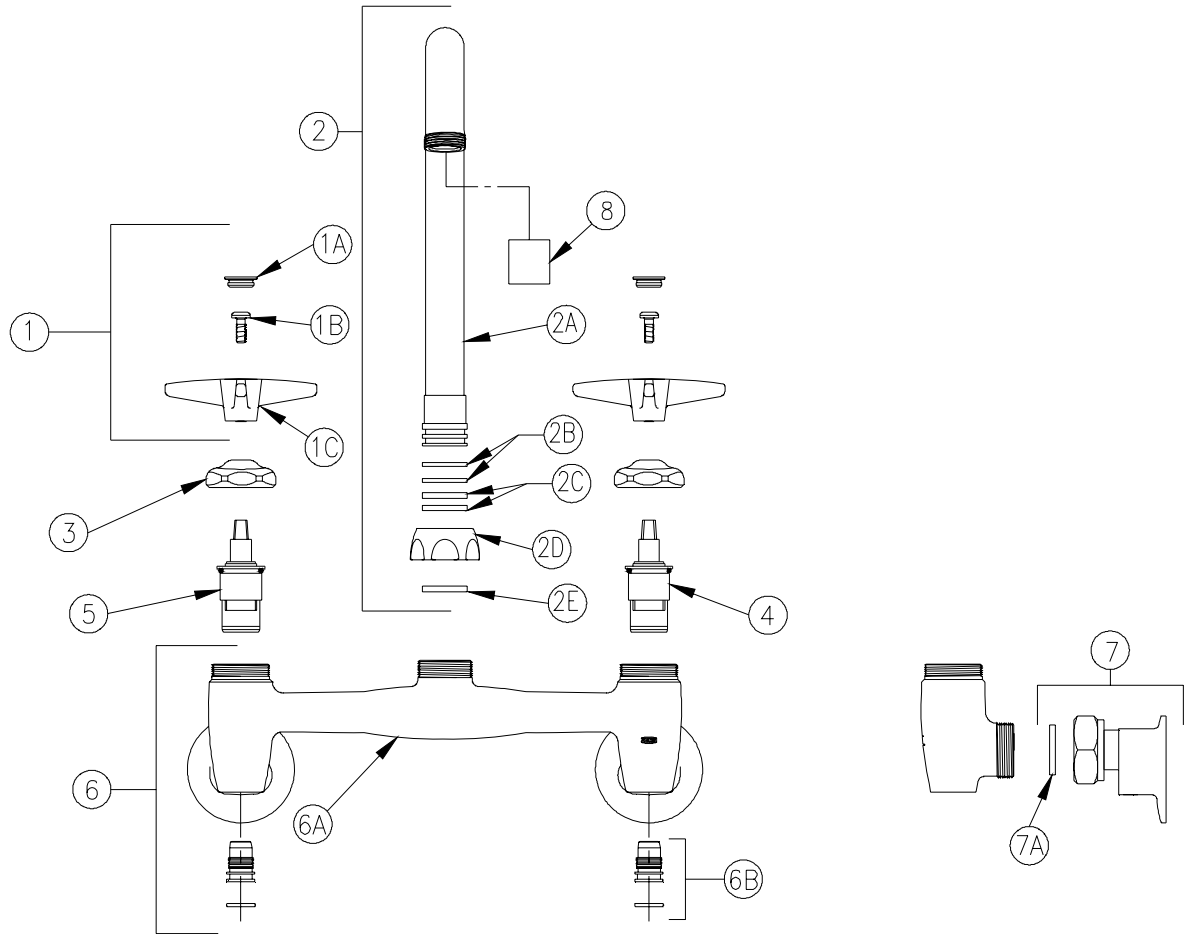

SINK FAUCET

Z843A2-XL Parts List

Item	Part Number	Description	Qty.
1	G60503	Four Arm Handles	1
1A	G60500	Hot/Cold Color-Coded Indexes	1
	59454001	Hot Index	1
	59454002	Cold IndexKL	1
1B	62464001	10-32 Screw	2
1C	59518001	Four Arm Handle	2
2	G67851	3-1/2" [89mm] Gooseneck 'A' Spout Assembly XL	1
2A	92866001	3-1/2" [89mm] Centerline Gooseneck Spout XL	1
2B	58155018	O-Ring	2
2C	59666001	Plastic Split Washer (Swing)	2
2D	59435001	Spout Nut	1
2E	59436001	Spacer Washer (Rigid)	1
3	59440001	Handle Nut	2
4	59517005	Short Cold Cartridge XL	1
5	59517006	Short Hot Cartridge XL	1
6	66168005	Sink Body Assembly XL	1
6A	66156005	Sink Body XL	1
6B	G67978	Stop Plug Assembly XL	2
	92913002	Stop Plug XL	1
	58155013	O-Ring	1
7	G67882	Short Supply Arm Ass'y. XL	2
7A	59748001	Gasket	2
8	G63504	3/4"-27 Female Aerator- 2.2 GPM	1