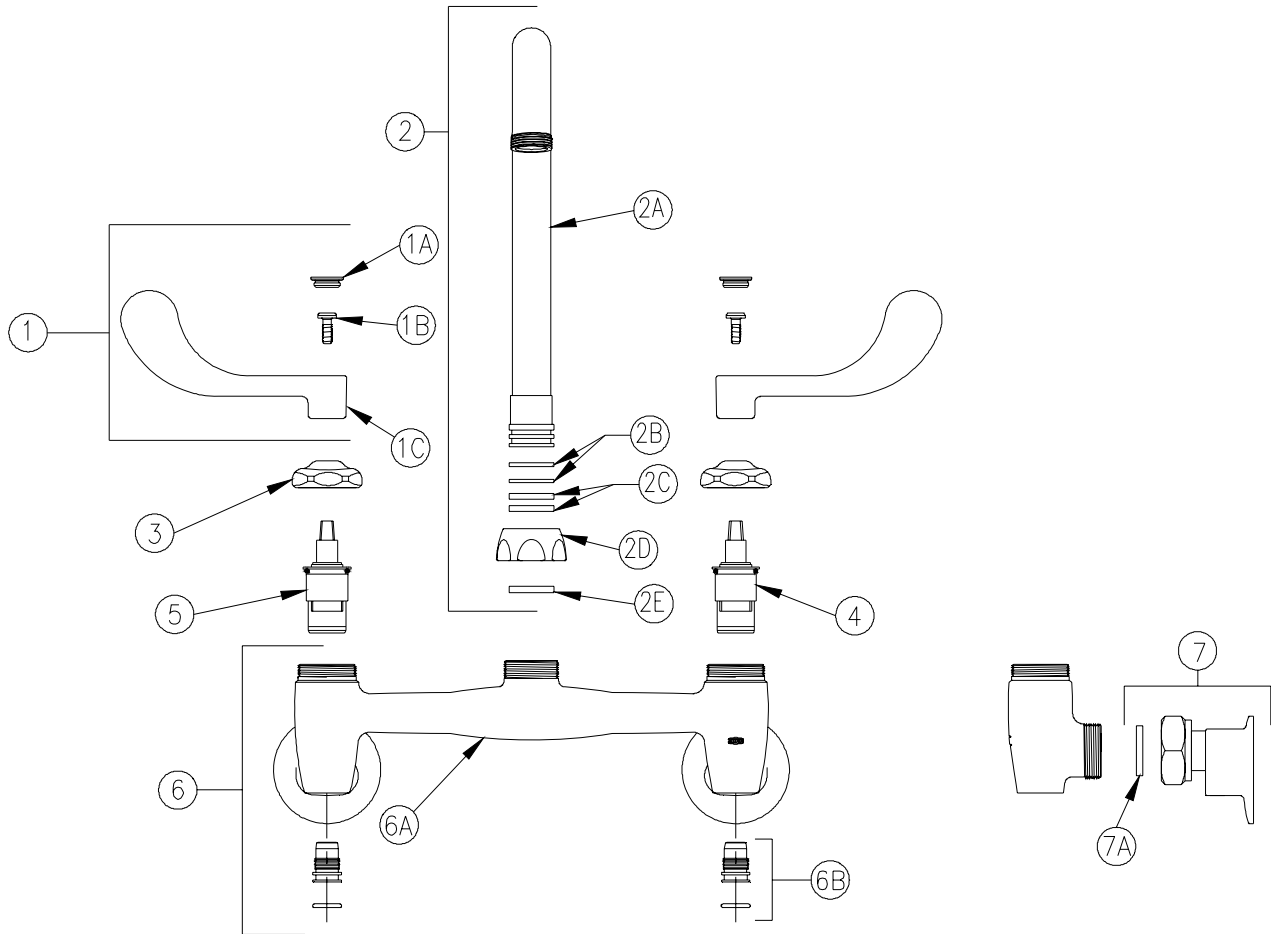

SINK FAUCET

Z843A4-XL Parts List

Item	Part Number	Description	Qty.
1	G60504	4" [102mm] Vandal-Resistant Metal Wrist Blade Handles	1
1A	G60500	Hot/Cold Color-Coded Indexes	1
	59454001	Hot Index	1
	59454002	Cold Index	1
1B	62464001	10-32 Screw	2
1C	59453001	Wrist Blade Handle	2
2	G67851	3-1/2" [89mm] Gooseneck 'A' Spout Assembly XL	1
2A	92866001	3-1/2" [89mm] Centerline Gooseneck Spout XL	1
2B	58155018	O-Ring	2
2C	59666001	Plastic Split Washer (Swing)	2
2D	59435001	Spout Nut	1
2E	59436001	Spacer Washer (Rigid)	1
3	59440001	Handle Nut	2
4	59517005	Short Cold Cartridge XL	1
5	59517006	Short Hot Cartridge XL	1
6	66168005	Sink Body Assembly XL	1
6A	66156005	Sink Body XL	1
6B	G67978	Stop Plug Assembly XL	2
	92913002	Stop Plug XL	1
	58155013	O-Ring	1
7	G67882	Short Supply Arm Ass'y. XL	2
7A	59748001	Gasket	2