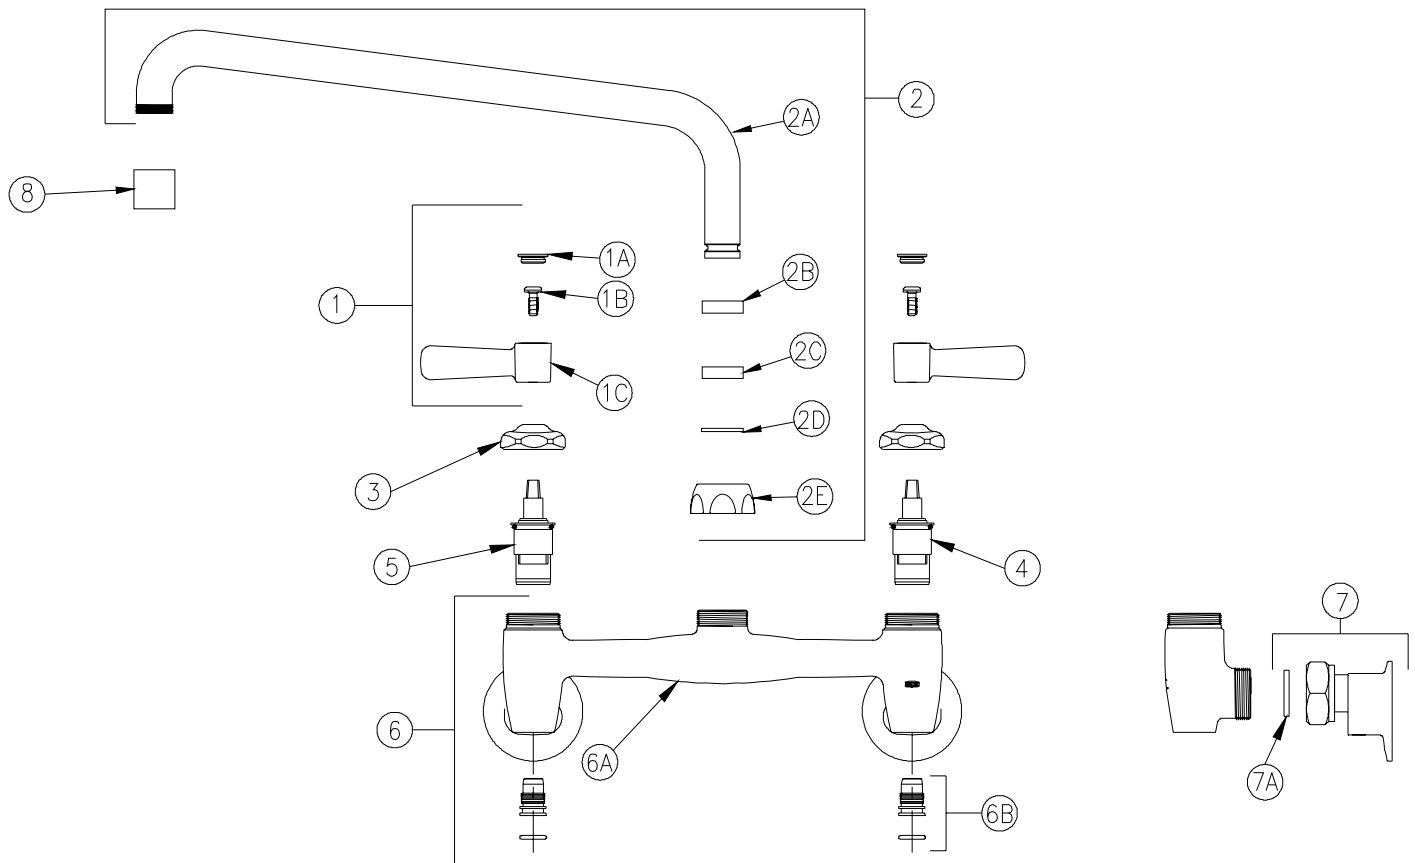

SINK FAUCET

Z843H1-XL Parts List

Item	Part Number	Description	Qty.
1	G60501	2-1/2" [64mm] Vandal-Resistant Metal Lever Handles	1
1A	G60500	Hot/Cold Color-Coded Indexes	1
	59454001	Hot Index	1
	59454002	Cold Index	1
1B	62464001	10-32 Screw	2
1C	59487001	Lever Handle	2
2	G67892	12" [305mm] Tubular 'H' Spout Assembly XL	1
2A	92955001	12" [305mm] Tubular Spout XL	1
2B	59441001	Bearing Washer	1
2C	59459001	Spout Seal	1
2D	59460001	Plastic Retaining Ring	1
2E	59435001	Spout Nut	1
3	59440001	Handle Nut	2
4	59517005	Short Cold Cartridge XL	1
5	59517006	Short Hot Cartridge XL	1
6	66168005	Sink Body Assembly XL	1
6A	66156005	Sink Body XL	1
6B	G67978	Stop Plug Assembly XL	2
	92913002	Stop Plug XL	1
	58155013	O-Ring	1
7	G67882	Short Supply Arm Ass'y. XL	2
7A	59748001	Gasket	2
8	G63504	3/4"-27 Female Aerator - 2.2 GPM	1