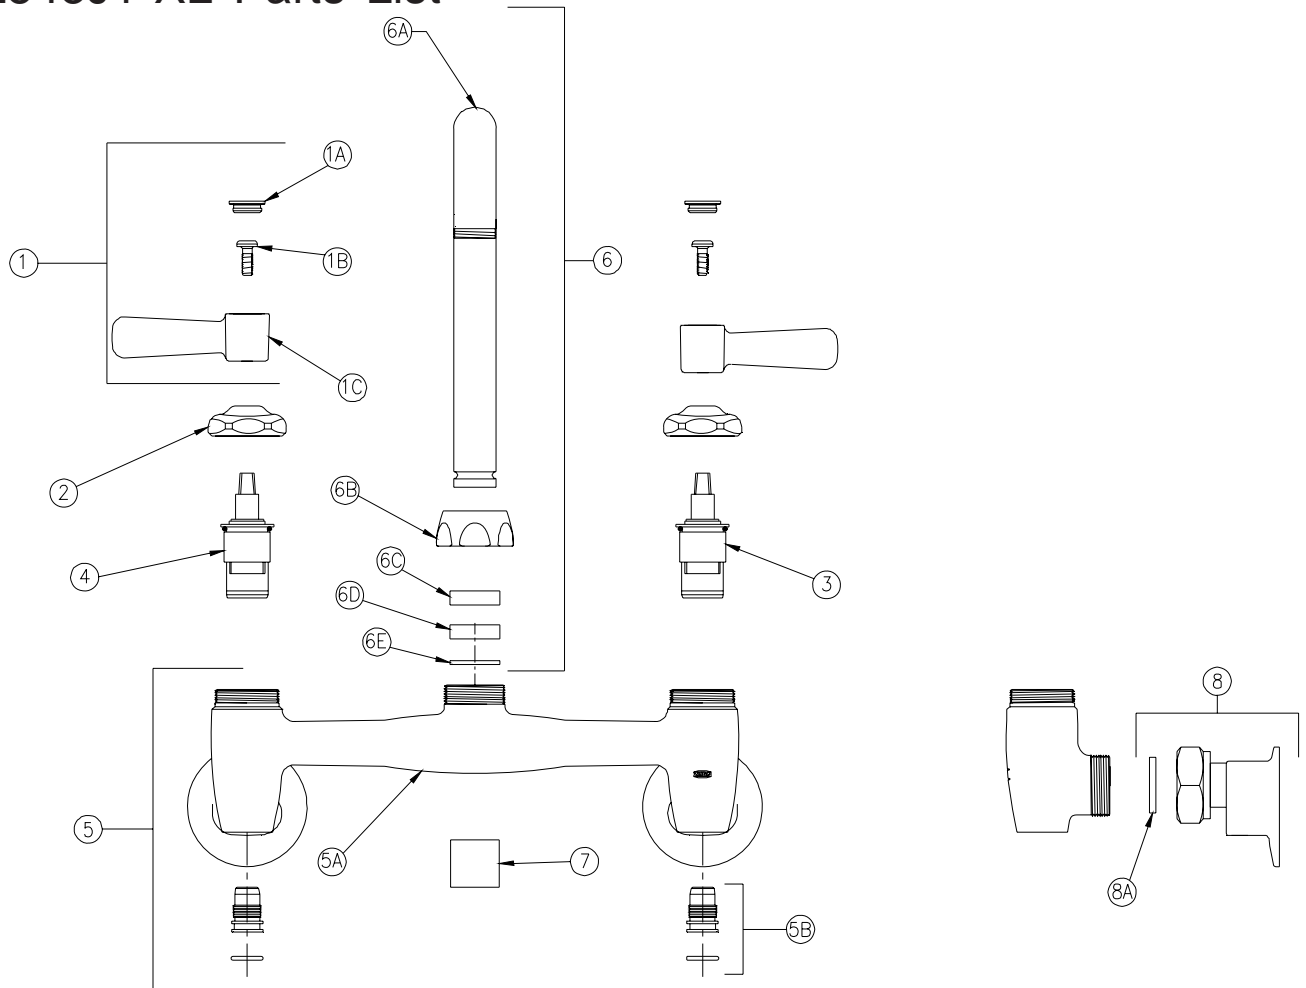

## Z843J1-XL Parts List

Item	Part Number	Description	Qty.
1	G60501	2-1/2" [64mm] Vandal-Resistant Metal Lever Handles	1
1A	G60500	Hot/Cold Color-Coded Indexes	1
	59454001	Hot Index	1
	59454002	Cold Index	1
1B	62464001	10-32 Screw	2
1C	59487001	Lever Handle	2
2	59440001	Handle Nut	2
3	59517005	Short Cold Cartridge XL	1
4	59517006	Short Hot Cartridge XL	1
5	66168005	Sink Body Assembly XL	1
5A	66156005	Sink Body XL	1
5B	G67978	Stop Plug Assembly XL	2
	92913002	Stop Plug XL	1
	58155013	O-Ring	1
6	G67894	9" Tubular 'J' Spout Assembly XL	1
6A	92956001	9" Tubular Swing Spout XL	1
6B	59435001	Spout Nut	1
6C	59441001	Bearing Washer	1
6D	59459001	Spout Seal	1
6E	59460001	Brass Retaining Ring	1
7	G63504	3/4"-27 Female Aerator - 2.2 GPM	1
8	G67882	Short Supply Arm Assembly XL	2
8A	59748001	Gasket	2