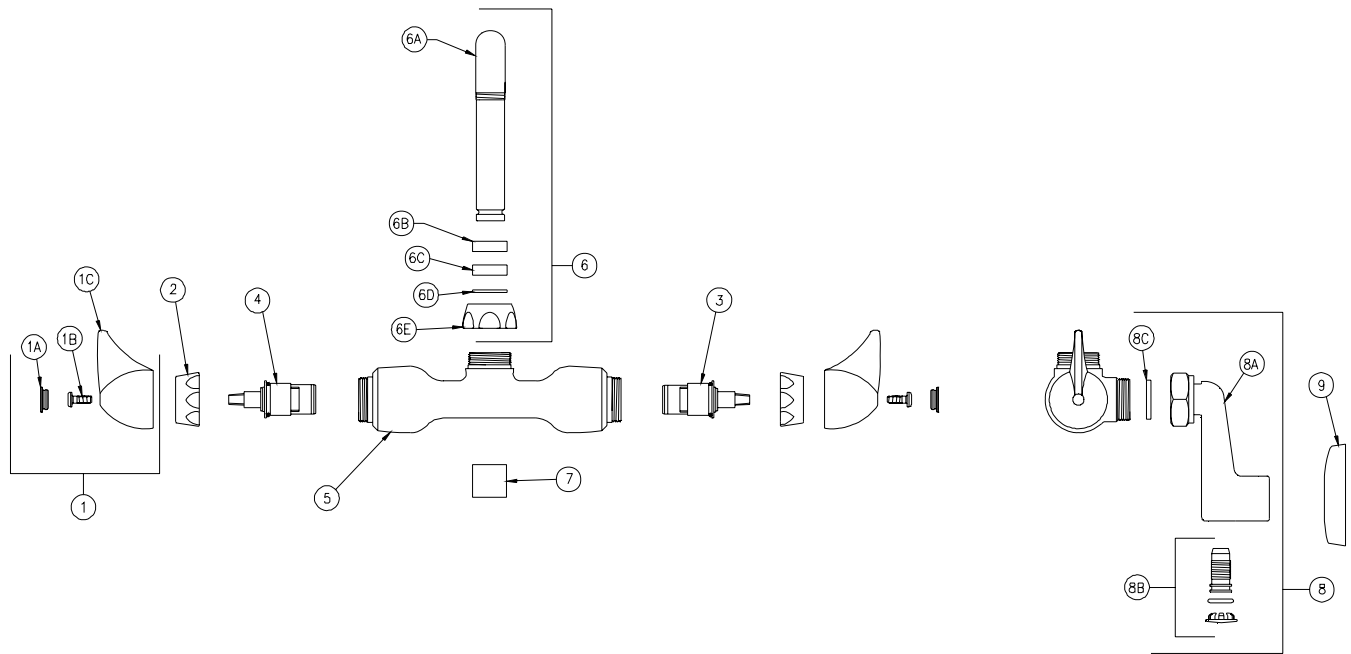

# SERVICE SINK FAUCET

## Z841H3-XL Parts List

Item	Part Number	Description	Qty.
1	G60515	Vandal-Resistant Metal Dome Lever Handles	1
1A	G60500	Hot/Cold Color-Coded Indexes	1
	59454001	Hot Index	1
	59454002	Cold Index	1
1B	62464001	10-32 Screw	2
1C	60514001	Dome Lever Handle	2
2	59523001	Handle Nut	2
3	59517006	Short Hot Cartridge	1
4	59517005	Short Cold Cartridge	1
5	59464005	Body	1
6	G67892	12" Tubular Swing 'H' Spout Assembly	1
6A	92955001	12" Swing Spout	1
6B	59441001	Bearing Washer	1
6C	59459001	Spout Seal	1
6D	92937001	Retaining Ring	1
6E	59435001	Spout Nut	1
7	G63504	3/4"-27 Female Aerator	1
8	G67875	Long Supply Arm and Integral Stop Assembly	2
8A	N/A	Long Supply Arm	1
8B	N/A	Screwdriver Integral Stop Assembly	1
	N/A	Stop Plug	1
	N/A	O-Ring	1
	N/A	Hole Plug	1
8C	59748001	Gasket	1
9	G65300	Escutcheon Assembly	2