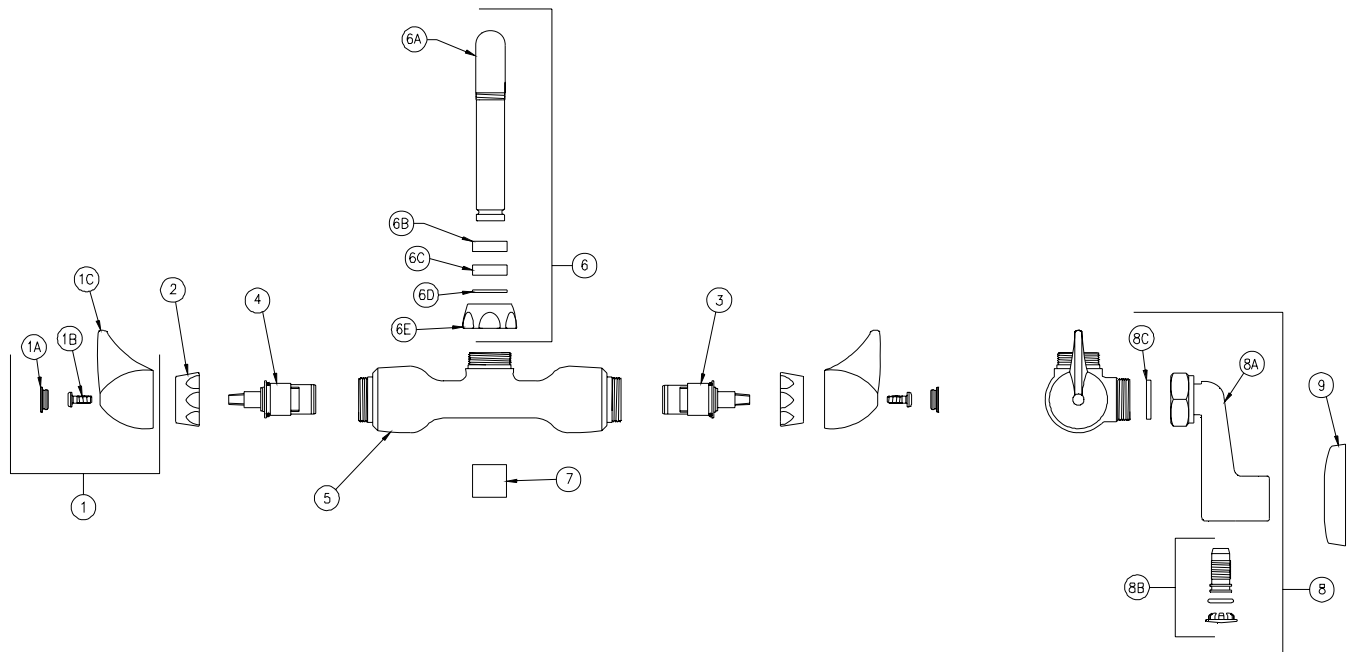

SERVICE SINK FAUCET

Z841I3-XL Parts List

Item	Part Number	Description	Qty.
1	G60515	Vandal-Resistant Metal Dome Lever Handles	1
1A	G60500	Hot/Cold Color-Coded Indexes	1
	59454001	Hot Index	1
	59454002	Cold Index	1
1B	62464001	10-32 Screw	2
1C	60514001	Dome Lever Handle	2
2	59523001	Handle Nut	2
3	59517006	Short Hot Cartridge	1
4	59517005	Short Cold Cartridge	1
5	59464005	Body	1
6	G67893	14" Tubular Swing 'I' Spout Assembly	1
6A	92957001	14" Swing Spout	1
6B	59441001	Bearing Washer	1
6C	59459001	Spout Seal	1
6D	92937001	Retaining Ring	1
6E	59435001	Spout Nut	1
7	G63504	3/4"-27 Female Aerator	1
8	G67875	Long Supply Arm and Integral Stop Assembly	2
8A	N/A	Long Supply Arm	1
8B	N/A	Screwdriver Integral Stop Assembly	1
	N/A	Stop Plug	1
	N/A	O-Ring	1
	N/A	Hole Plug	1
8C	59748001	Gasket	1
9	G65300	Escutcheon Assembly	2