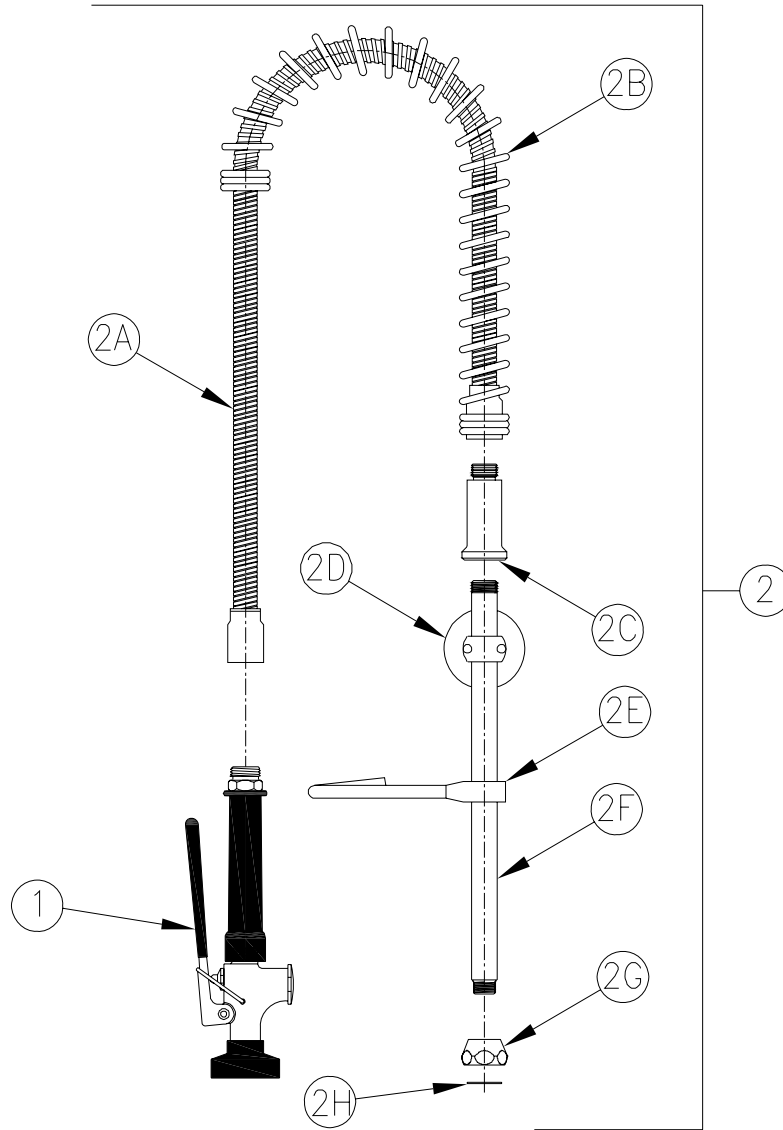

PRE-RINSE

Z800X0-PR1 Parts List

Item	Part Number	Description	Qty.
1	Z80000-PR1	Pre-Rinse Unit	1
2	Z800X0-PSH	X Spout Riser Support Assembly	1
2A	61704036	Stainless Steel Hose	1
2B	61896001	Spring	1
2C	61700002	Riser Adaptor Outlet	1
2D	Z80000-RS	Pre-Rinse Pipe Support	1
2E	61726001	Hook and Screw	1
2F	61917023	Riser Tube	1
2G	61699001	Adaptor, Riser Inlet	1
2H	69974001	Gasket	1