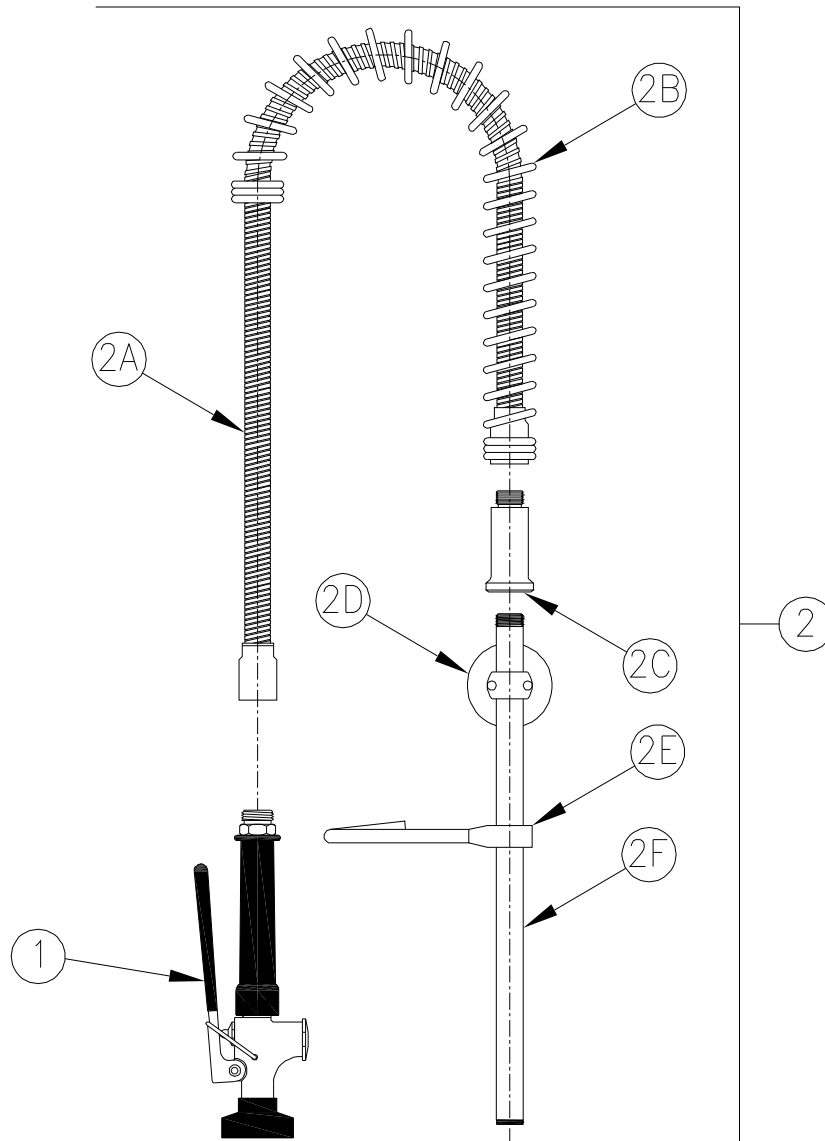

PRE-RINSE

Z800X0-PR1-38 Parts List

Item	Part Number	Description	Qty.
1	Z80000-PR1	Pre-Rinse Unit	1
2	Z800X0-PSH	X Spout Riser Support Assembly	1
2A	61704036	Stainless Steel Hose	1
2B	61896001	Spring	1
2C	61700002	Riser Adaptor Outlet	1
2D	Z80000-RS	Pre-Rinse Pipe Support	1
2E	Z80000-PSH	Hook and Screw	1
2F	61917023	Riser Tube	1