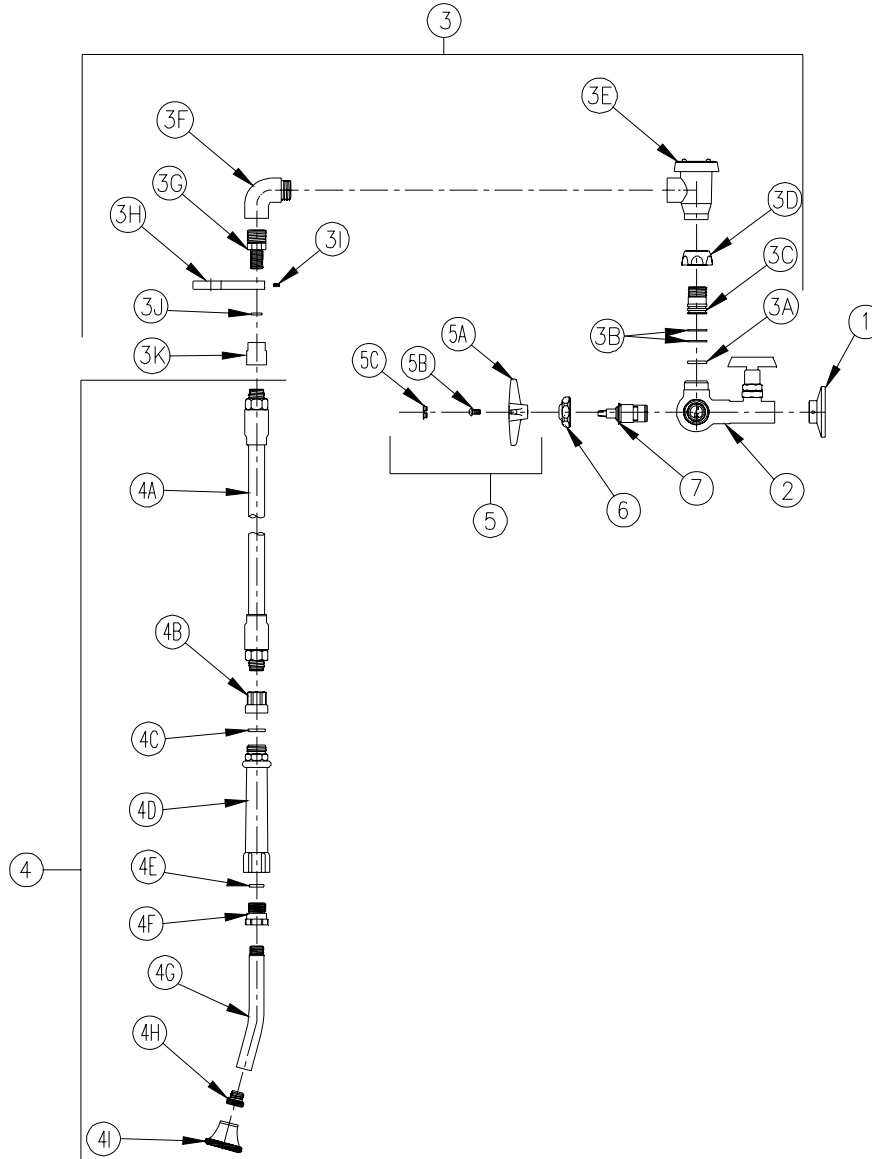

BEDPAN WASHER

Z877P2-LKS-HK-SH2 Parts List

Item	Part Number	Description	Qty.	Item	Part Number	Description	Qty.
1	Z8901-PC	Escutcheon	1	4B	65834003	Adaptor, 7/8-20 UNEF Female X 3/8 NPT Female	1
2	G67799	Straight-Thru Stop Valve Ass'y	1	4C	66125001	Washer	1
3	G66608	"P" Spout Assembly	1	4D	65712001	Thermoplastic Handle with Brass Insert	1
3A	59436001	Spacer Washer	1	4E	66125002	Washer	1
3B	58155018	O-Ring	2	4F	92897001	Adaptor, 3/4- UNS Male X 3/8 NPT Female	1
3C	59521001	Adaptor	1	4G	61599001	Handle Tube, 5-1/2"[140] Long	1
3D	59435001	Spout Nut	1	4H	61555001	Adaptor, UNSX	1
3E	59520001	Vacuum Breaker	1	4I	61285002	Spray Aerator S/A	1
3F	60901003	Elbow	1	5	G61072	Four Arm Handle	1
3G	61395001	Adaptor	1	5A	59518001	Four Arm Handle	1
3H	61535001	Hook	1	5B	62464001	10-32 Screw	1
3I	61224002	Slotted Headless Set Screw	1	5C	59454001	Hot Index	1
3J	62162012	Washer	1	6	59440001	Handle Nut	1
3K	61916001	Adaptor	1	7	59517002	Hot Short Cartridge	1
4	Z80000-SH2	Vinyl Spray Hose Assembly	1				
4A	61705048	Vinyl Hose, 48" [1219 mm] Long	1				