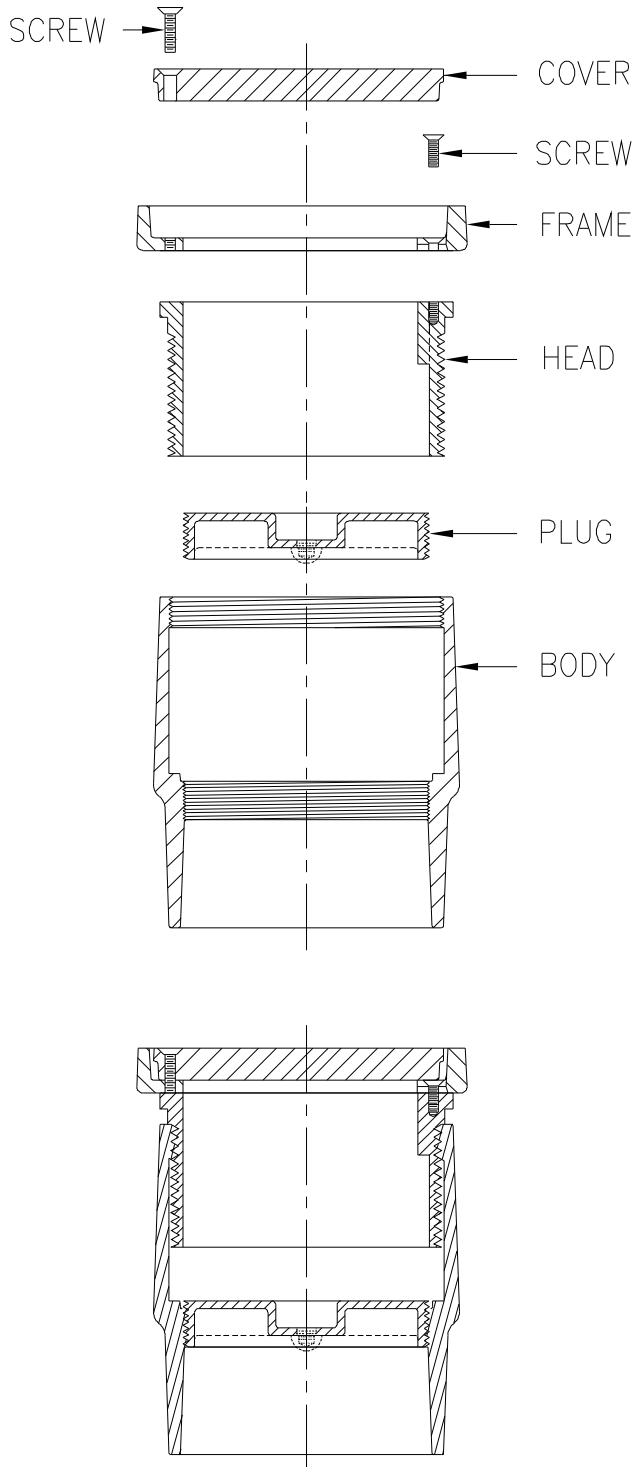

Z1400

"LEVEL TROL" FLOOR CLEANOUT EXPLODED PARTS LIST AND REPLACEMENT PARTS

Dimensional Data (inches and [mm]) are Subject to Manufacturing Tolerances and Change Without Notice

ϕA	P.N.
3-1/2	22126-007
4-1/2	22126-008
5-1/2	22126-009
6-1/2	22126-001
7-1/2	22126-003
8-1/2	22126-006

ϕB	P.N.
1 1/2" NPT	07089-004
2 1/2" NPT	03147-004
3 1/2" NPT	07085-005
4 1/2" NPT	54278-004
5 1/2" NPT	07388-004
7 1/2" NPT	07392-005

Form # CO6 **Date:** 02/17/10 **C.N. No.** 99898 **Rev.** B