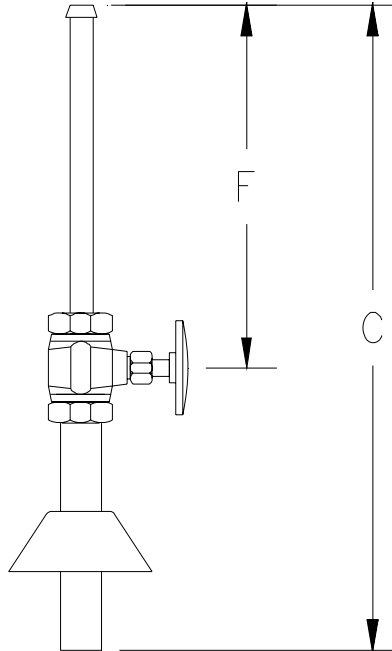

STANDARD STOP WITH RIGID STRAIGHT CLOSET SUPPLY

Z8811CR-PC TO Z8811CRLK-PC TAG _____

Engineering Specification: Zurn Z8811CR-PC TO Z8811CRLK-PC – One Zurn chrome-plated, solid brass stop with 3/8 [10] solid threaded connection and chrome-plated brass nipple complete with reducer and chrome-plated steel flange. Stop valve is fitted with a stuffing box for secondary leak protection.

PRODUCT NUMBER	DIMENSIONS		MASTER CARTON	WEIGHT CARTON	
	C	F		CR	CR-LK
Z8811CR-PC	20[508]	5[127]	15	15	
Z8811CRLK-PC	20[508]	5[127]	15		22

OPTIONAL ACCESSORIES

Suffix	Description
____ -C1	Standard Line Lock Shield Cap on Z8811CRLK Only
____ -CE	Chrome Plated, Cast Brass (Shallow), Flange with setscrew
____ -XP	Cross Handle on Z8811CR Only