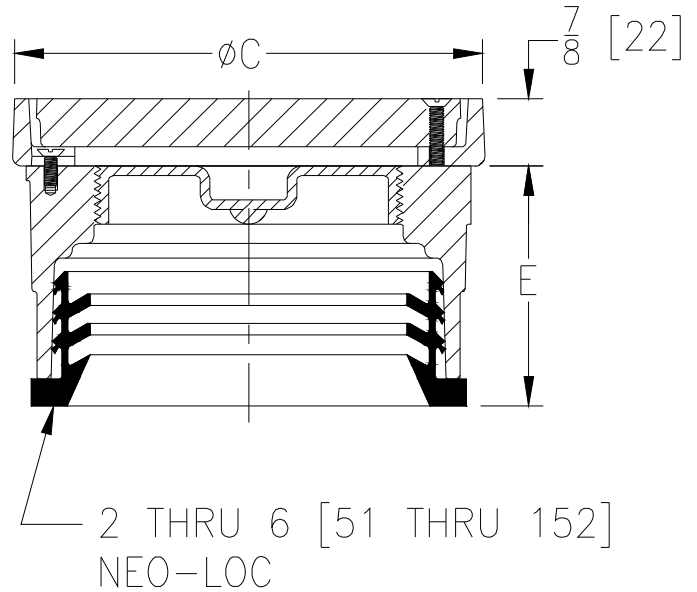

Dimensional Data (inches and [mm]) are Subject to Manufacturing Tolerances and Change Without Notice

Product	Dimension in Inches		
	'A' Pipe Size	'C'	'E'
___ CO2430-PO2	2 [51]	4 1/8 [105]	2 3/4 [70]
___ CO2430-PO3	3 [76]	5 1/8 [130]	2 3/4 [70]
___ CO2430-PO4	4 [102]	6 1/8 [156]	2 3/4 [70]
___ CO2430-PO6	6 [152]	8 1/4 [210]	3 5/8 [92]

CO2430 Push-On Cleanout

Non-Adjustable floor cleanout with cast iron body, frame, cover, and push-on gasketed connection with ABS taper threaded plug.

OPTIONS (Check/specify appropriate options)

- ___ -BP Bronze Plug
- ___ -CM Carpet Marker