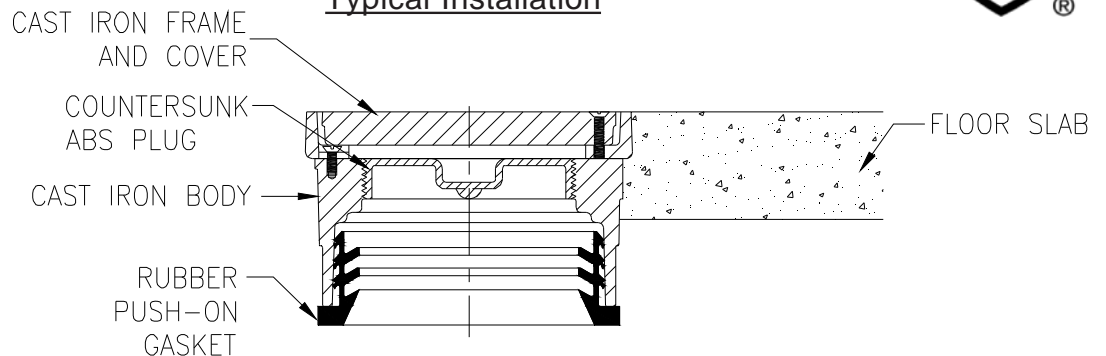

Typical Installation

ZURN LIGHT COMMERCIAL PLUMBING PRODUCTS ♦ 2640 South Work Street ♦ Falconer, NY 14733
Phone: 1-800/906-5060 ♦ Fax: 716/665-3126 ♦ World Wide Web: www.zurn.com