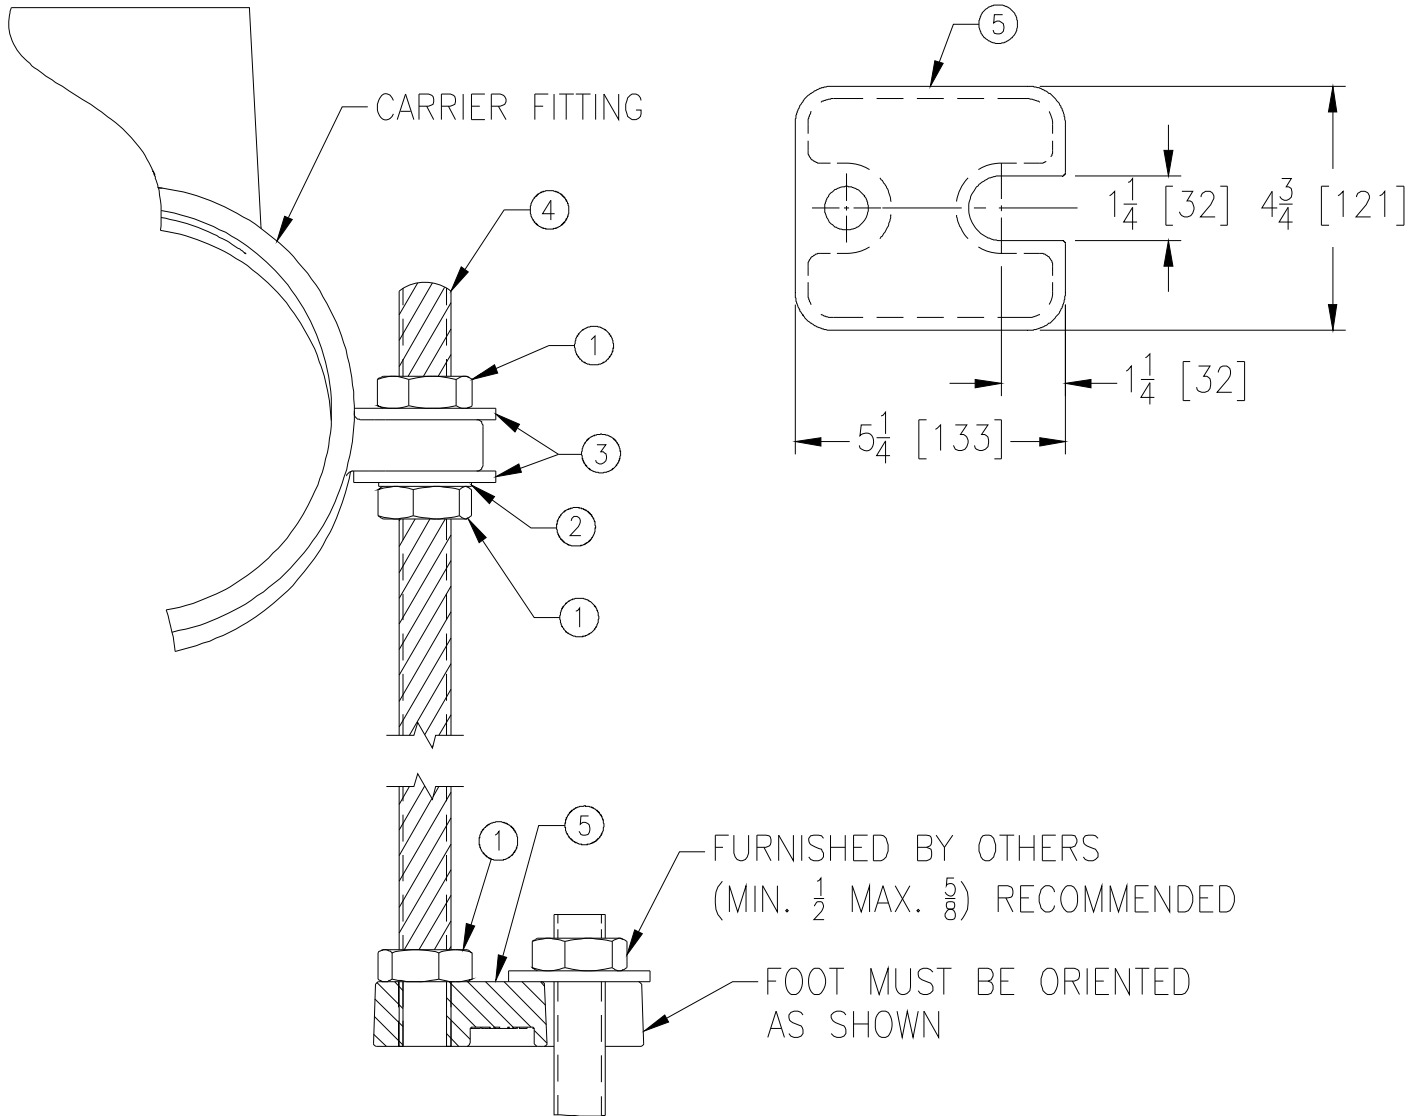

## EZCARRY™ ANCHOR FOOT ASSEMBLY

Dimensional Data (inches and [ mm ]) are Subject to Manufacturing Tolerances and Change Without Notice

ITEM	QUANTITY	PART NO.	NAME	DESCRIPTION
1	3	14850-006	NUT	1/2-13 NC JAMNUT
2	1	312772-001	WASHER	Ø1/2 SPRING WASHER
3	2	14858-005	WASHER	Ø1/2 WASHER
4	1	14861-060	STUD	1/2-13 NC STUD
5	1	312624-001	FOOT	ANCHOR FOOT