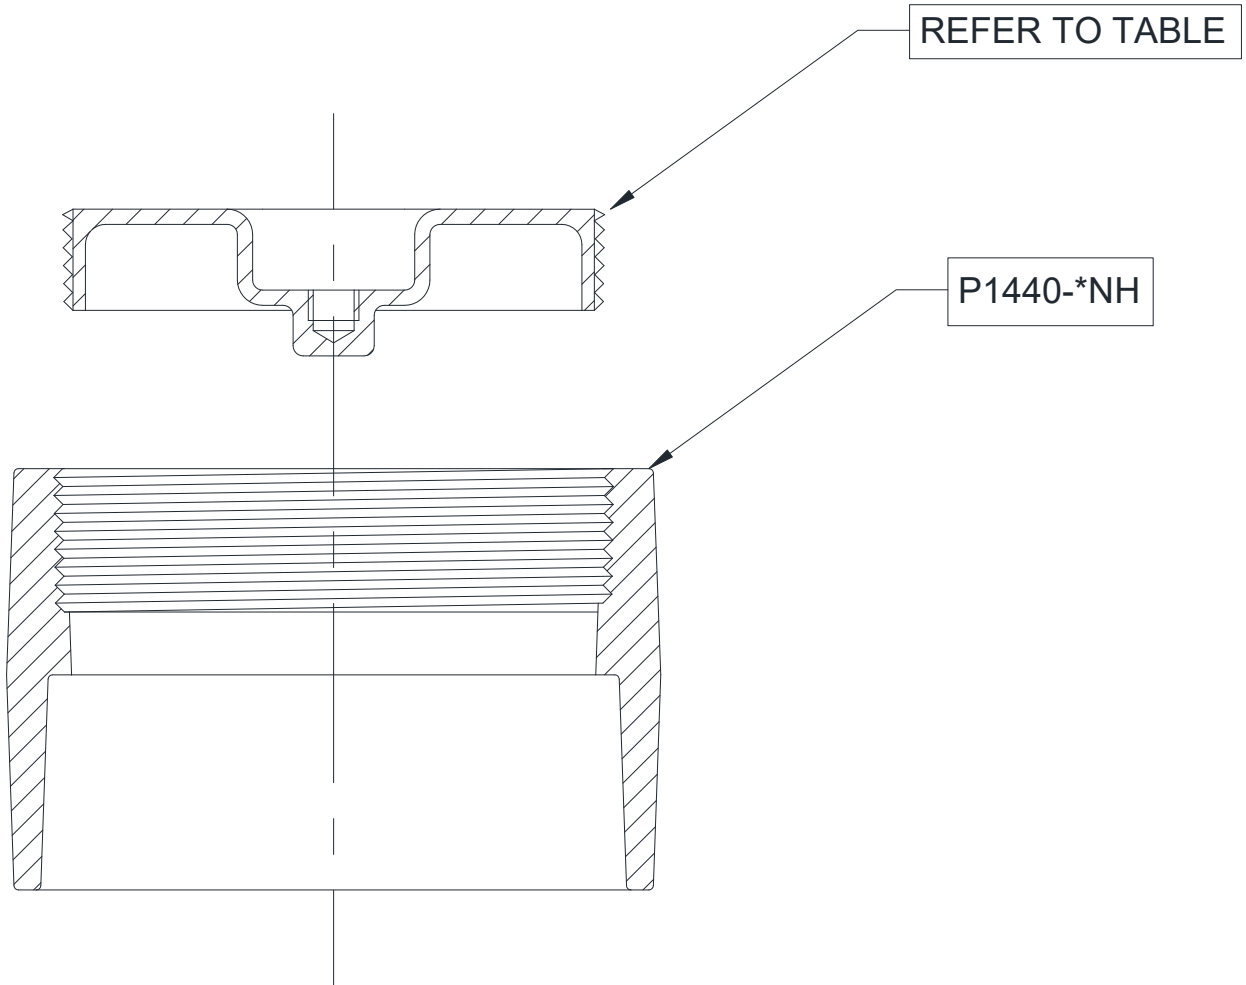

COMMON COMPONENTS

Z1440-BP

CLEANOUT FERRULE W/ BRONZE PLUG

Dimensional data (inches and [mm]) are subject to manufacturing tolerances and change without notice.

PIPE SIZE	ORIGINAL	BP OPT
2"	PLAS-CS-PLUG-1.5	BR-CS-PLUG-1.5
3"	PLAS-CS-PLUG-2.5	BR-CS-PLUG-2.5
4"	PLAS-CS-PLUG-3.5	BR-CS-PLUG-3.5
5"	PLAS-CS-PLUG-4.5	BR-CS-PLUG-4.5
6"	PLAS-CS-PLUG-5.5	BR-CS-PLUG-5.5
8"	PLAS-CS-PLUG-7.5	073920033
10"	025400053	025400053
12"	258630013	025400063

* Size determined by customer