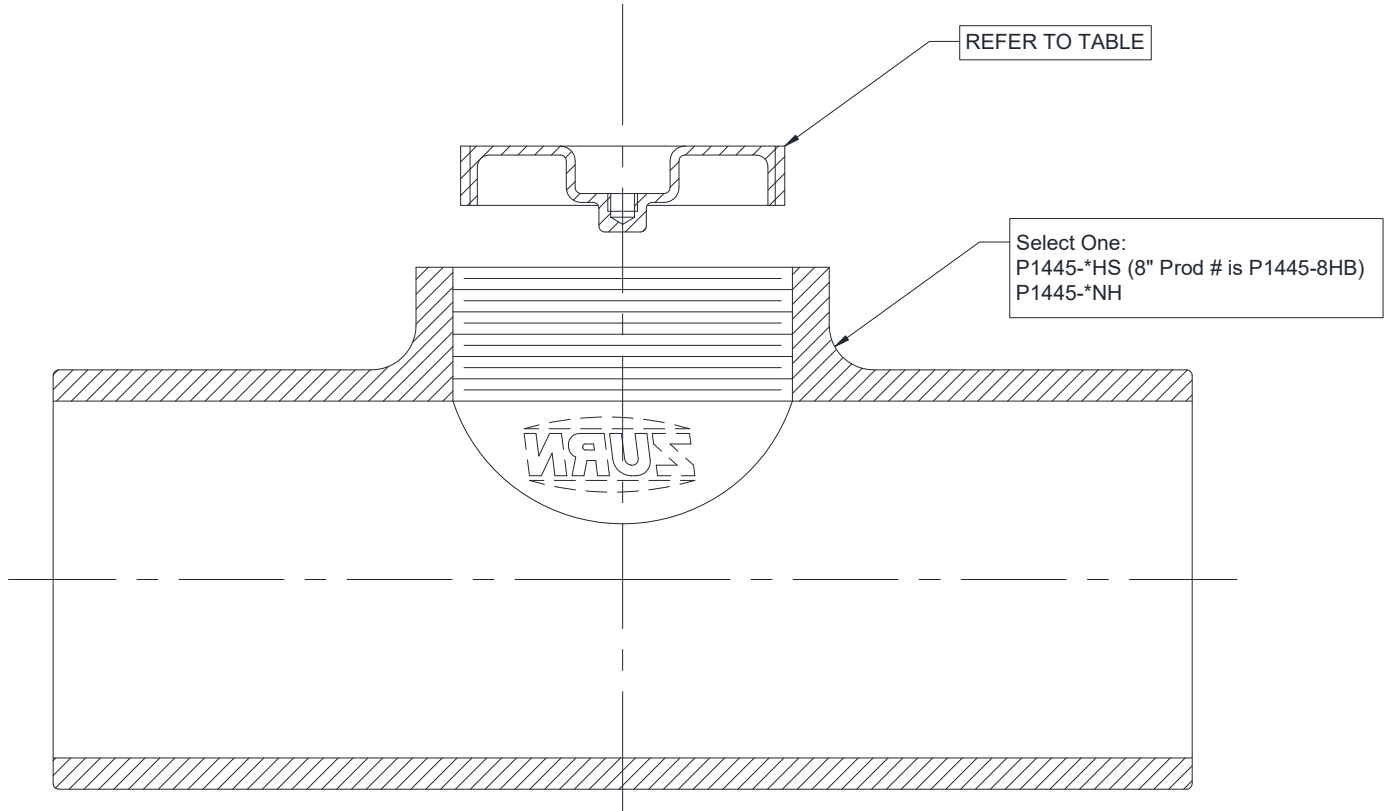

COMMON COMPONENTS

Z1445-BP

CLEANOUT TEE W/ BRONZE PLUG

Dimensional data (inches and [mm]) are subject to manufacturing tolerances and change without notice.

PIPE SIZE	ORIGINAL	BP OPT
2"	PLAS-CS-PLUG-1.5	BR-CS-PLUG-1.5-USA
3"	PLAS-CS-PLUG-2.5	BR-CS-PLUG-2.5-USA
4"	PLAS-CS-PLUG-3.5	BR-CS-PLUG-3.5-USA
5"	PLAS-CS-PLUG-4.5	BR-RH-PLUG-4.5-USA
6"	PLAS-CS-PLUG-5.5	BR-CS-PLUG-5.5
8C	PLAS-CS-PLUG-7.5	073920033
8N	BR-RH-PLUG-8	073920033

\* Size determined by customer