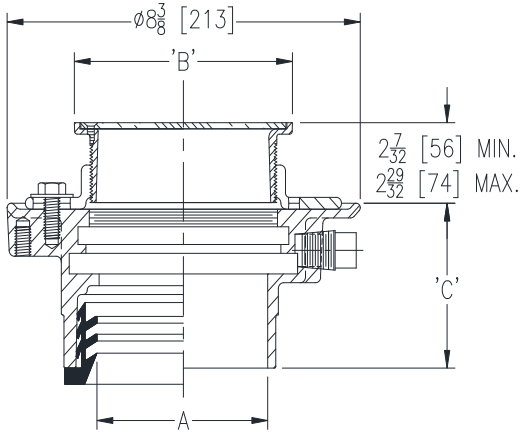

FD1-SQUARE TOP

Adjustable Floor Drain With Square Top

SPECIFICATION SHEET

TAG _____

Dimensional Data (inches and [mm]) are Subject to Manufacturing Tolerances and Change Without Notice

ENGINEERING SPECIFICATION: