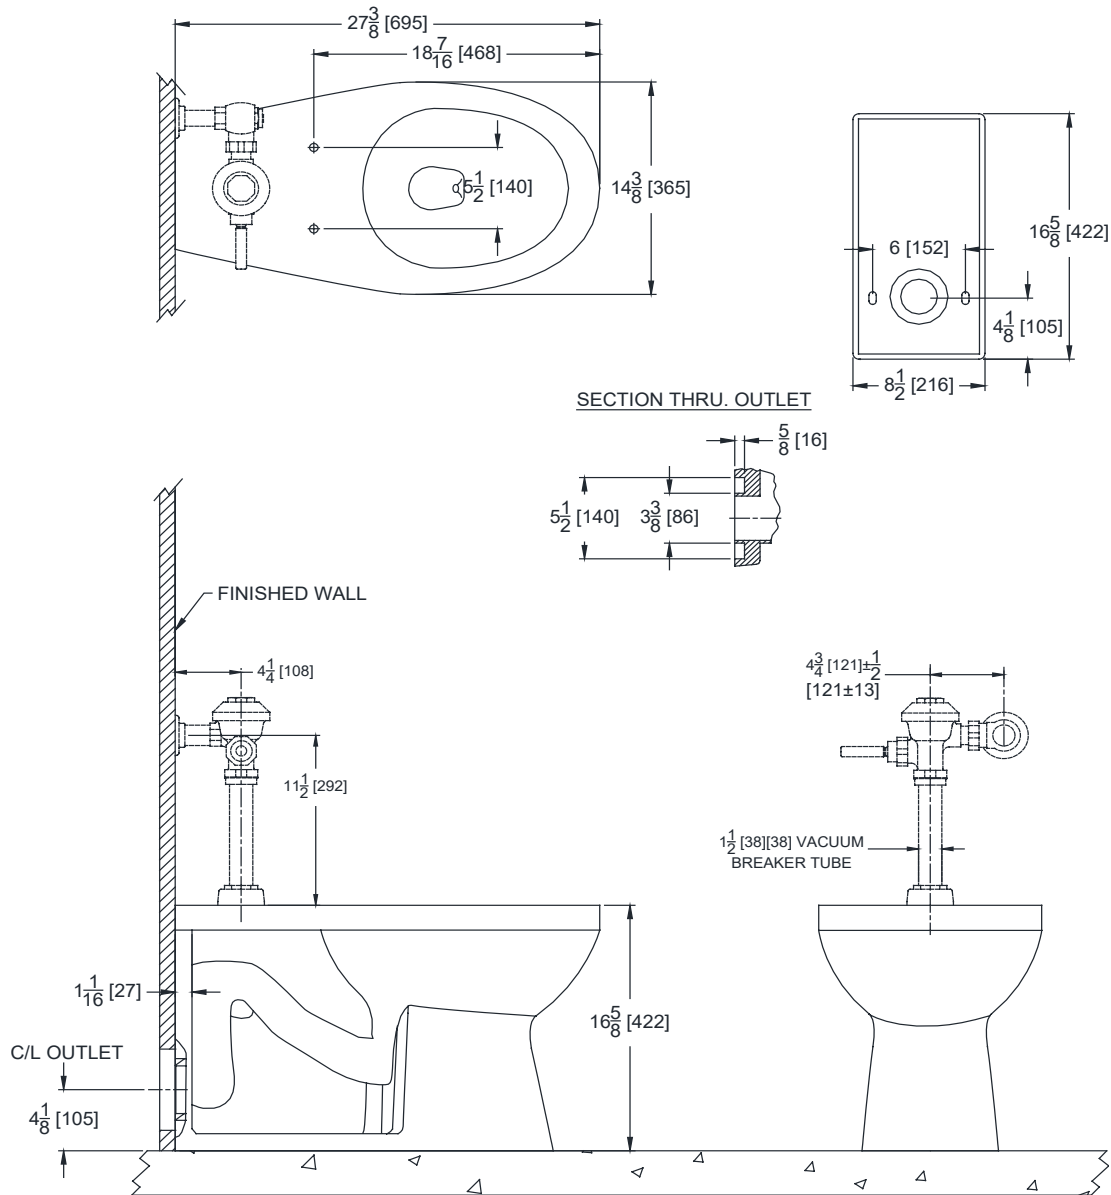

Rough-in/Overview dimensions

NOTE: All dimensions are for reference only. Do not use for pre-plumbing.