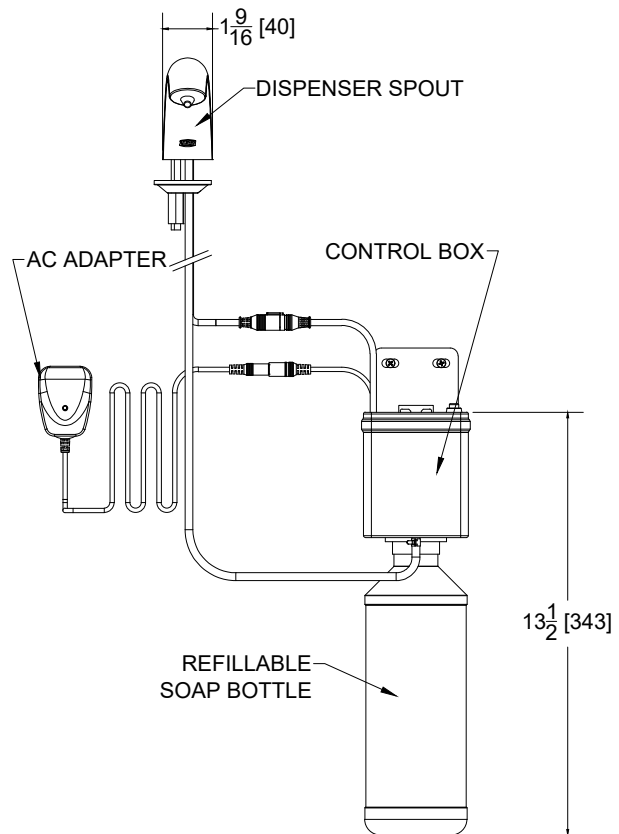

Z6950-SD

Serio® Series Sensor Soap Dispenser

TAG _____

Product Description

The Serio soap dispenser maintains a sleek and simple design that can be paired with a matching Serio faucet for an automatic and user-friendly hand washing solution.

Engineering Specification

ADA compliant, A/C power adapter, chrome plated sensor soap dispenser for retrofit and new construction.

- Long life internal pump
- Liquid hand soap (sold separately)
- 100-3800 cps soap viscosity range
- 0.5ml dispensed per activation
- 1000ml refillable soap container
- 4 ± 1/16" sensing distance
- Complements Z6950-XL faucet

Z6950-SD

Serio® Series Sensor Soap Dispenser

TAG _____

Rough-in dimensions/Overview dimensions

Note: Recommended mounting through hole is 1" - 1 1/4"

Typical Z6950-SD