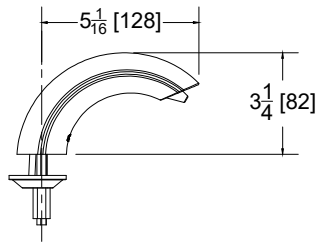

Engineering Specification

ADA compliant, A/C power adapter, chrome plated sensor soap dispenser for retrofit and new construction.

- Long life internal pump
- Liquid hand soap (sold separately)
- 100-3800 cps soap viscosity range
- 0.5ml dispensed per activation
- 1000ml refillable soap container
- 4 ± 1/16" sensing distance
- Complements Z6950-XL faucet

Z6950-SD

Serio® Series Sensor Soap Dispenser

TAG _____

Rough-in dimensions/Overview dimensions

Note: Recommended mounting through hole is 1" - 1 1/4"

Typical Z6950-SD