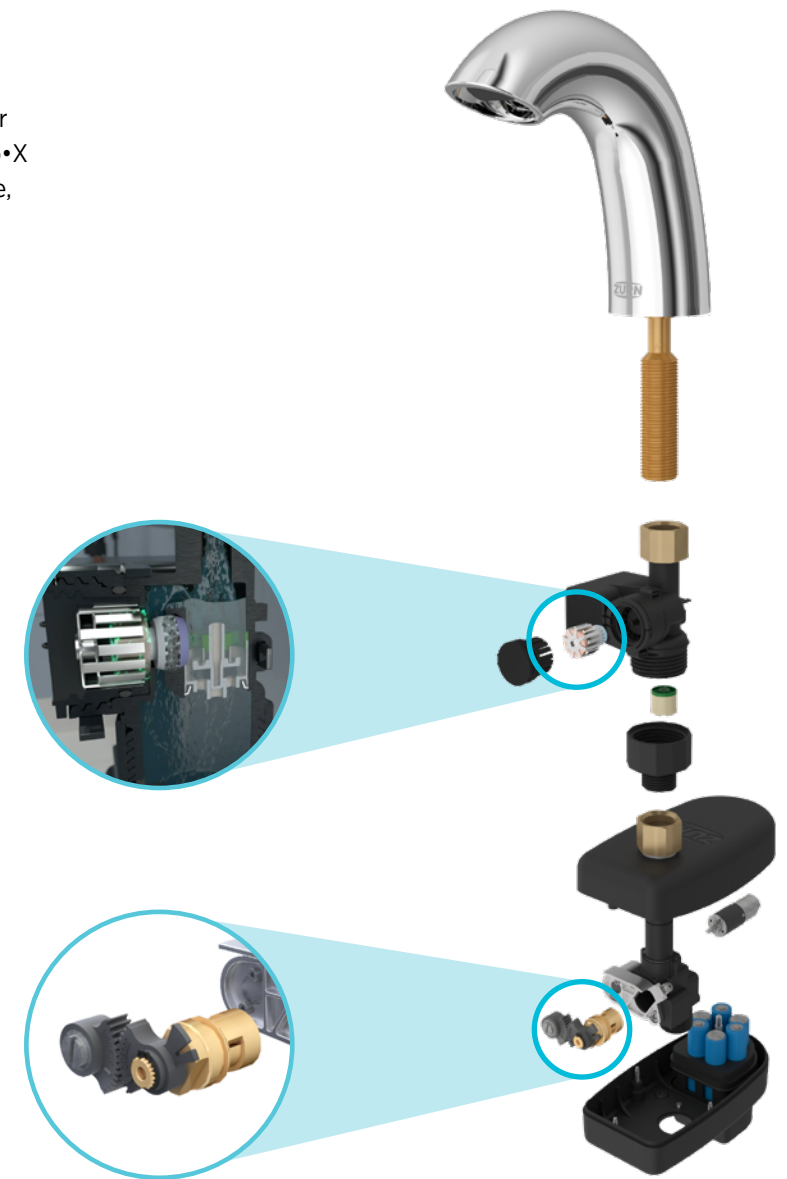

ZG6913
AquaSense
Series Single Hole
Sensor Faucet

ZG6915
AquaSense
Series 4" Centerset
Sensor Faucet

ZG6920/ZG6922
AquaSense Series Single
Hole, Deck and Wall
Mount Gooseneck
Sensor Faucet

Polished Chrome

Brushed Nickel

Matte Black

Coming Soon

Updated power options (hydro, plug in, hardwired) all with gear-driven ceramic cartridge.

A SENSE FOR INNOVATION

Faucets with Hydro•X Power and EZ gear technology pair perfectly with our Hydro•X Powered flush valves to make a complete, sustainable restroom.

Low Maintenance

Uses EZ gear technology, a solenoid-free, gear-driven ceramic cartridge that is less susceptible to debris and buildup for less maintenance. It outlasts and outperforms solenoids.

A SENSE FOR AN INVITING SPACE