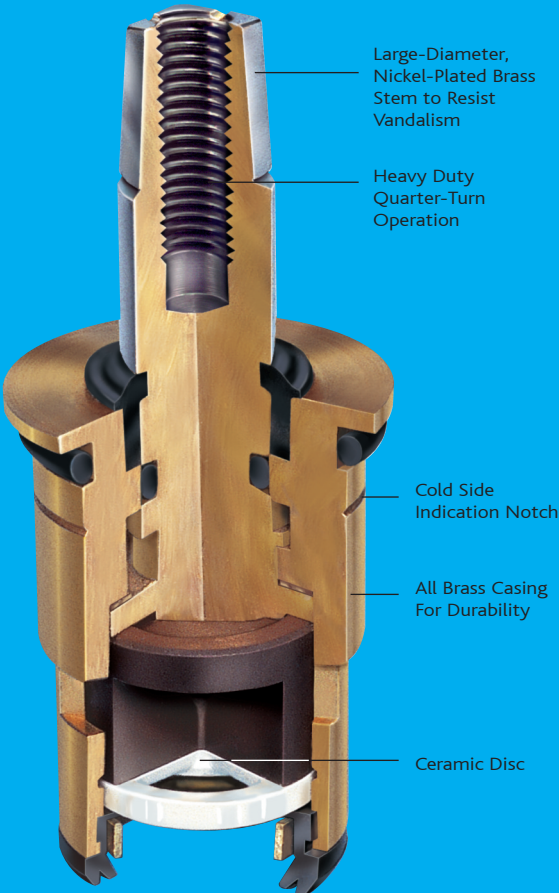

- One-piece Modular Cartridge
 - Less than 0.25% Lead Content (Low Lead Compliant -XL)
 - Heavy-Duty Design
 - Low Noise Level
 - Resistant to Water Hammer
 - Limited Lifetime Warranty
 - Handles Harsh Water Conditions
 - Replaces Chicago Faucet Cartridge
- Zurn Short Cold Cartridge: 59517005 (replaces 1-100XKJKABNF)
 Zurn Short Hot Cartridge: 59517006 (replaces 1-099XKJKABNF)
 Zurn Long Cold Cartridge: 59517007 (replaces 377-XTRHJKABNF)
 Zurn Long Cold Cartridge: 59517008 (replaces 377-XTLHJKABNF)

AQUASPEC® QUARTER-TURN CARTRIDGES

AquaSpec heavy-duty, quarter-turn ceramic cartridges are available in a dual replacement pack with both a hot and cold cartridge. Zurn AquaSpec cartridges are interchangeable with Chicago® faucets.

AQUASPEC METERING POPPET

SERVICE SINK ADAPTERS

Service sink adapters are available to easily convert all major brands to Zurn heavy-duty, quarter-turn service sink faucets without the removal of the existing plumbing fixture.