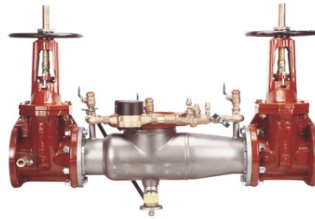

Ames

5000SS Series

Available with and OS&Y in FXF, FXG, GXF, and GXG