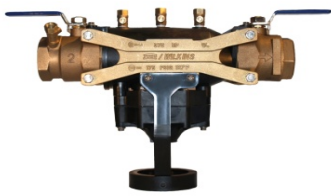

Available with 2"
Butterfly Valves
with 2" Threaded
Connections.
Available with and
without
Supervisory
Switches

3000B-FP Series

Available with 2"
Butterfly Valves
with 2" Threaded
Connections.
Available with and
without
Supervisory
Switches

950XLTDABFSS Series

Small Reduced Pressure Principle Assemblies

Wilkins

375 Series 1/2" - 1"

375 Series 1-1/4" - 2"

975XL Series 1/4" - 1/2"

975XL 3/4" - 2"

Ames