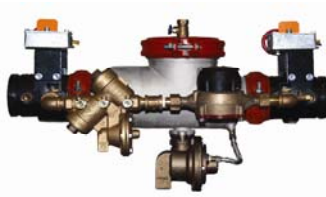

Wilkins

375ADA Series

Available with PI, OS&Y, and Butterfly Shut-off Valves in FXF, GXF, FXG or GXG

Ames

5000SS Series

Available with and OS&Y in FXF, FXG, GXF, and GXG

375ASTDA Series

Available with PI, OS&Y, and Butterfly Shut-off Valves in FXF, GXF, FXG or GXG