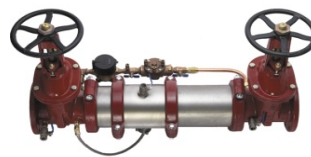

M500 Series

Available with OS&Y, and Butterfly Shut-off Valves in FXF, GXF, FXG or GXG