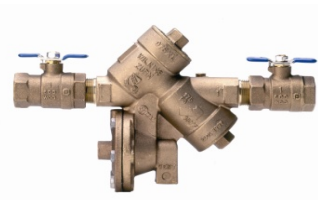

Available with 2"
Butterfly Valves
with 2" Threaded
Connections.
Available with and
without
Supervisory
Switches

3000B-FP Series

Available with 2"
Butterfly Valves
with 2" Threaded
Connections.
Available with and
without
Supervisory
Switches

950XLTDABFSS Series

Small Reduced Pressure Principle Assemblies

Wilkins

375 Series 1/2" - 1"

375 Series 1-1/4" - 2"

975XL Series 1/4" - 1/2"

975XL 3/4" - 2"

Ames