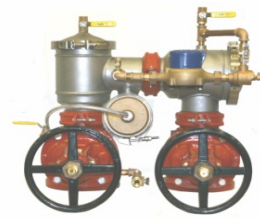

Conbraco

4AN-700 Series

Available with PI, OS&Y, and Butterfly Shut-off Valves in FXF, GXF, FXG or GXG