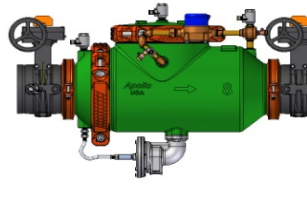

### Conbraco

4A-700 Series

Available with PI, OS&Y, and Butterfly Shut-off Valves in FXF, GXF, FXG or GXG

375ASTDA Series

Available with PI, OS&Y, and Butterfly Shut-off Valves in FXF, GXF, FXG or GXG

4D-700 Series