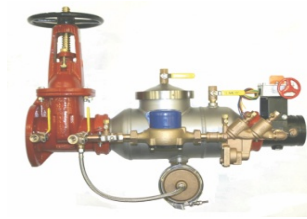

Conbraco

4A-700 Series

Available with PI, OS&Y, and Butterfly Shut-off Valves in FXF, GXF, FXG or GXG