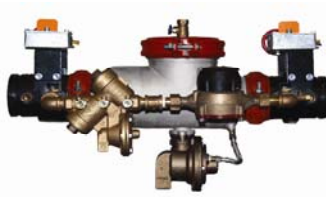

375ASTDA Series

Available with PI, OS&Y, and Butterfly Shut-off Valves in FXF, GXF, FXG or GXG