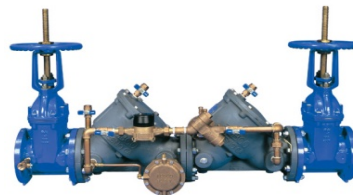

FEBCO

826YD Series

Available with OS&Y in FXF only