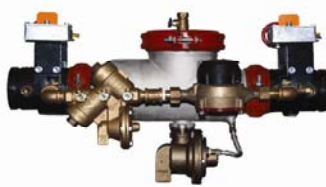

375ASTDA Series

Available with PI, OS&Y, and Butterfly Shut-off Valves in FXF, GXF, FXG or GXG