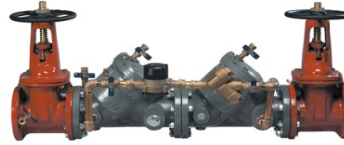

Available with NRS and OS&Y in FXF only

Large Double Check Valve Assemblies "N" Pattern

Wilkins

450 series

Available with NRS, OS&Y, and Butterfly Shut-off Valves in FXF, GXF, FXG or GXG

FEBCO

870 Series

Available with NRS and OS&Y in FXF only

Large Double Check Detector Assemblies

Wilkins

350ADA Series

Available with PI, OS&Y, and Butterfly Shut-off Valves in FXF, GXF, FXG or GXG

FEBCO

806YD Series

Available with OS&Y in FXF only

350ADAST Series

Available with PI, OS&Y, and Butterfly Shut-off Valves in FXF, GXF, FXG or GXG

856 Series

Available with NRS and OS&Y in FXF only

858 Series

Available with NRS and OS&Y in FXF only

Large Double Check Detector Assemblies "N" Pattern

Wilkins

450DA Series

Available with PI, OS&Y, and Butterfly Shut-off Valves in FXF, GXF, FXG or GXG

FEBCO

876 Series

Available with OS&Y in FXF only

Large Reduced Pressure Principle Assemblies

Wilkins