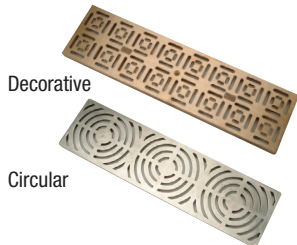

Features and Benefits:

- Easy to install Prom Deck drains with rotatable frames are ideal for use with paver systems, have decorative grating options, and are ADA/heel proof compliant.
- Z880 trench drain system's mechanical interlocking connections save labor up to 75% and are available in 5 standard colors.
- Perma-Trench® pre-sloped systems with radiused bottom offer several grating options and are available in longer, light weight sections - saving installation time.
- Install high volume drainage faster with the Hi-Cap® Slotted Drainage System's lightweight sections - integral mechanical joint connections and built in rebar support for ease of leveling during installation.

FD2283
10" Plastic Decorative Drain

Residential Drains

Z880 4' Length; Non-Sloped, Plastic
Additional colors available upon request.

Wire Grate
Available in Aluminum or Stainless Steel.

Bronze Grate

ZA880-156 4' Length, Non-Sloped,
Aluminum

Trench Drains and Catch Basins

Z886 80" Length; Pre-Sloped

Z883 40" Length; Non-Sloped

Z884 40" Length; Non-Sloped

Z887 6" x 20" Catch Basin
12" x 24" and 24" x 24"
also available

Zurn decorative grating systems are used with Z886, Z883, Z884, and Z887 6" x 20" systems. Available in bronze, stainless steel, and ductile iron. Plastic heel-proof grates are also available in a wide range of additional colors.

Decorative

Circular

Diagonal

Heelproof

ADA/heelproof compliant available.

Slot Drains

Z888-4 40" Length; Non-Sloped

Z888-6 40" Length; Non-Sloped