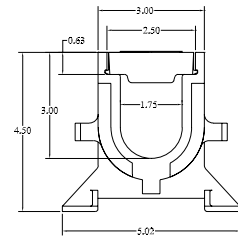

FD2283
10" Plastic Decorative Drain

Residential Drains

Z880 4' Length; Non-Sloped, Plastic
Additional colors available upon request.

Wire Grate
Available in Aluminum or Stainless Steel.

Bronze Grate

ZA880-156 4' Length, Non-Sloped,
Aluminum

Trench Drains and Catch Basins

Z886 80" Length; Pre-Sloped

Z883 40" Length; Non-Sloped

Z884 40" Length; Non-Sloped

Z887 6" x 20" Catch Basin
12" x 24" and 24" x 24"
also available

Zurn decorative grating systems are used with Z886, Z883, Z884, and Z887 6" x 20" systems. Available in bronze, stainless steel, and ductile iron. Plastic heel-proof grates are also available in a wide range of additional colors.

Z888-8 40" Length; Non-Sloped

Z891 5' Length; Pre-Sloped,
Stainless Steel