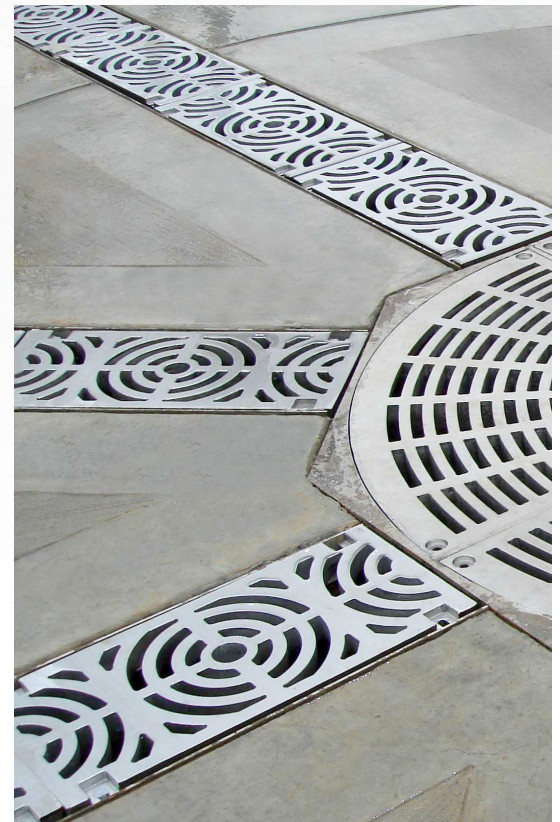

Spec-Dec®

Specified Decorative Systems

Zurn Specified Decorative Systems offer a sleek, stylish look to your swimming pool, resort, water park and residential drainage applications. Systems are available from ¼" to 21" wide, with several grating options to meet your needs. Spec Dec systems are perfect for applications where drainage functionality compliments your surroundings.

Features and Benefits:

- Easy to install Prom Deck drains with rotatable frames are ideal for use with paver systems, have decorative grating options, and are ADA/heel proof compliant.
- Z880 trench drain system's mechanical interlocking connections save labor up to 75% and are available in 5 standard colors.
- Perma-Trench® pre-sloped systems with radiused bottom offer several grating options and are available in longer, light weight sections - saving installation time.
- Install high volume drainage faster with the Hi-Cap® Slotted Drainage System's lightweight sections - integral mechanical joint connections and built in rebar support for ease of leveling during installation.

FD2283
10" Plastic Decorative Drain

Residential Drains

Z880 4' Length; Non-Sloped, Plastic
Additional colors available upon request.

Wire Grate
Available in Aluminum or Stainless Steel.

Bronze Grate

ZA880-156 4' Length, Non-Sloped,
Aluminum

Decorative

Circular

Diagonal

Heelproof

ADA/heelproof compliant available.

Slot Drains

Z888-4 40" Length; Non-Sloped

Z888-6 40" Length; Non-Sloped