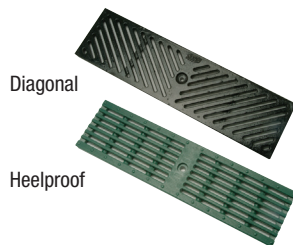

Features and Benefits:

- Easy to install Prom Deck drains with rotatable frames are ideal for use with paver systems, have decorative grating options, and are ADA/heel proof compliant.
- Z880 trench drain system's mechanical interlocking connections save labor up to 75% and are available in 5 standard colors.
- Perma-Trench® pre-sloped systems with radiused bottom offer several grating options and are available in longer, light weight sections - saving installation time.
- Install high volume drainage faster with the Hi-Cap® Slotted Drainage System's lightweight sections - integral mechanical joint connections and built in rebar support for ease of leveling during installation.

FD2283
10" Plastic Decorative Drain

Residential Drains

Z880 4' Length; Non-Sloped, Plastic
Additional colors available upon request.

Wire Grate
Available in Aluminum or Stainless Steel.

Bronze Grate

ZA880-156 4' Length, Non-Sloped,
Aluminum

Trench Drains and Catch Basins

Z886 80" Length; Pre-Sloped

Z883 40" Length; Non-Sloped

Z884 40" Length; Non-Sloped

Z887 6" x 20" Catch Basin
12" x 24" and 24" x 24"
also available

Zurn decorative grating systems are used with Z886, Z883, Z884, and Z887 6" x 20" systems. Available in bronze, stainless steel, and ductile iron. Plastic heel-proof grates are also available in a wide range of additional colors.

Decorative

Circular

Diagonal

Heelproof

ADA/heelproof compliant available.

Slot Drains

Z888-4 40" Length; Non-Sloped

Z888-6 40" Length; Non-Sloped