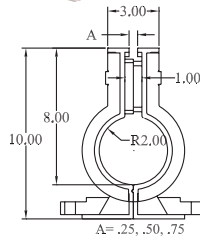

Trench Drains and Catch Basins

Z886 80" Length; Pre-Sloped

Z883 40" Length; Non-Sloped

Z884 40" Length; Non-Sloped

Z887 6" x 20" Catch Basin
12" x 24" and 24" x 24"
also available

Zurn decorative grating systems are used with Z886, Z883, Z884, and Z887 6" x 20" systems. Available in bronze, stainless steel, and ductile iron. Plastic heel-proof grates are also available in a wide range of additional colors.

Decorative

Circular

Diagonal

Heelproof

ADA/heelproof compliant available.

Slot Drains

Z888-4 40" Length; Non-Sloped

Z888-6 40" Length; Non-Sloped

Z888-8 40" Length; Non-Sloped

Z891 5' Length; Pre-Sloped,
Stainless Steel