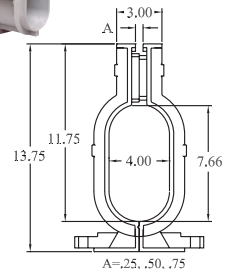

Trench Drains and Catch Basins

Z886 80" Length; Pre-Sloped

Z883 40" Length; Non-Sloped

Z884 40" Length; Non-Sloped

Z887 6" x 20" Catch Basin
12" x 24" and 24" x 24"
also available

Zurn decorative grating systems are used with Z886, Z883, Z884, and Z887 6" x 20" systems. Available in bronze, stainless steel, and ductile iron. Plastic heel-proof grates are also available in a wide range of additional colors.

Decorative

Circular

Diagonal

Heelproof

ADA/heelproof compliant available.

Slot Drains

Z888-4 40" Length; Non-Sloped

Z888-6 40" Length; Non-Sloped

Z888-8 40" Length; Non-Sloped

Z891 5' Length; Pre-Sloped,
Stainless Steel