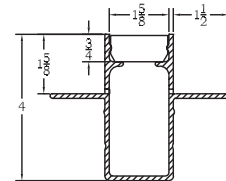

FD2283
10" Plastic Decorative Drain

Residential Drains

Z880 4' Length; Non-Sloped, Plastic
Additional colors available upon request.

Wire Grate
Available in Aluminum or Stainless Steel.

Bronze Grate

ZA880-156 4' Length, Non-Sloped,
Aluminum

Trench Drains and Catch Basins

Z886 80" Length; Pre-Sloped

Z883 40" Length; Non-Sloped

Z884 40" Length; Non-Sloped

Z887 6" x 20" Catch Basin
12" x 24" and 24" x 24"
also available

Zurn decorative grating systems are used with Z886, Z883, Z884, and Z887 6" x 20" systems. Available in bronze, stainless steel, and ductile iron. Plastic heel-proof grates are also available in a wide range of additional colors.

Decorative

Circular

Diagonal

Heelproof

ADA/heelproof compliant available.

Slot Drains

Z888-4 40" Length; Non-Sloped

Z888-6 40" Length; Non-Sloped

Z888-8 40" Length; Non-Sloped

Z891 5' Length; Pre-Sloped,
Stainless Steel