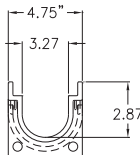

FD2283
10" Plastic Decorative Drain

Residential Drains

Z880 4' Length; Non-Sloped, Plastic
Additional colors available upon request.

Wire Grate
Available in Aluminum or Stainless Steel.

Bronze Grate

ZA880-156 4' Length, Non-Sloped,
Aluminum

Trench Drains and Catch Basins

Z886 80" Length; Pre-Sloped

Z883 40" Length; Non-Sloped

Z884 40" Length; Non-Sloped

Z887 6" x 20" Catch Basin
12" x 24" and 24" x 24"
also available

Zurn decorative grating systems are used with Z886, Z883, Z884, and Z887 6" x 20" systems. Available in bronze, stainless steel, and ductile iron. Plastic heel-proof grates are also available in a wide range of additional colors.

Decorative

Circular

Diagonal

Heelproof

ADA/heelproof compliant available.

Slot Drains

Z888-4 40" Length; Non-Sloped

Z888-6 40" Length; Non-Sloped

Z888-8 40" Length; Non-Sloped

Z891 5' Length; Pre-Sloped,
Stainless Steel