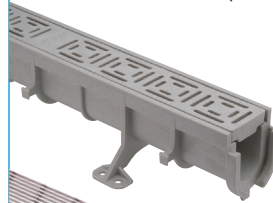

Spec-Dec®

Specified Decorative Systems

Zurn Specified Decorative Systems offer a sleek, stylish look to your swimming pool, resort, water park and residential drainage applications. Systems are available from ¼" to 21" wide, with several grating options to meet your needs. Spec Dec systems are perfect for applications where drainage functionality compliments your surroundings.

Features and Benefits:

- Easy to install Prom Deck drains with rotatable frames are ideal for use with paver systems, have decorative grating options, and are ADA/heel proof compliant.
- Z880 trench drain system's mechanical interlocking connections save labor up to 75% and are available in 5 standard colors.
- Perma-Trench® pre-sloped systems with radiused bottom offer several grating options and are available in longer, light weight sections - saving installation time.
- Install high volume drainage faster with the Hi-Cap® Slotted Drainage System's lightweight sections - integral mechanical joint connections and built in rebar support for ease of leveling during installation.

FD2283
10" Plastic Decorative Drain

Residential Drains

Z880 4' Length; Non-Sloped, Plastic
Additional colors available upon request.

Wire Grate
Available in Aluminum or Stainless Steel.

Bronze Grate

ZA880-156 4' Length, Non-Sloped,
Aluminum

Trench Drains and Catch Basins

Z886 80" Length; Pre-Sloped

Z883 40" Length; Non-Sloped

Z884 40" Length; Non-Sloped

Z887 6" x 20" Catch Basin
12" x 24" and 24" x 24"
also available

Zurn decorative grating systems are used with Z886, Z883, Z884, and Z887 6" x 20" systems. Available in bronze, stainless steel, and ductile iron. Plastic heel-proof grates are also available in a wide range of additional colors.