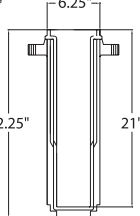

FD2283
10" Plastic Decorative Drain

Residential Drains

Z880 4' Length; Non-Sloped, Plastic
Additional colors available upon request.

Wire Grate
Available in Aluminum or Stainless Steel.

Bronze Grate

ZA880-156 4' Length, Non-Sloped,
Aluminum

Trench Drains and Catch Basins

Z886 80" Length; Pre-Sloped

Z883 40" Length; Non-Sloped

Z884 40" Length; Non-Sloped

Z887 6" x 20" Catch Basin
12" x 24" and 24" x 24"
also available

Zurn decorative grating systems are used with Z886, Z883, Z884, and Z887 6" x 20" systems. Available in bronze, stainless steel, and ductile iron. Plastic heel-proof grates are also available in a wide range of additional colors.

Decorative

Circular

Diagonal

Heelproof

ADA/heelproof compliant available.

Slot Drains

Z888-4 40" Length; Non-Sloped

Z888-6 40" Length; Non-Sloped

Z888-8 40" Length; Non-Sloped

Z891 5' Length; Pre-Sloped,
Stainless Steel