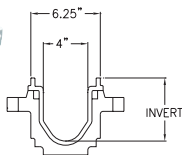

FD2283
10" Plastic Decorative Drain

Residential Drains

Z880 4' Length; Non-Sloped, Plastic
Additional colors available upon request.

Wire Grate
Available in Aluminum or Stainless Steel.

Bronze Grate

ZA880-156 4' Length, Non-Sloped,
Aluminum

Trench Drains and Catch Basins

Z886 80" Length; Pre-Sloped

Z883 40" Length; Non-Sloped

Z884 40" Length; Non-Sloped

Z887 6" x 20" Catch Basin
12" x 24" and 24" x 24"
also available

Zurn decorative grating systems are used with Z886, Z883, Z884, and Z887 6" x 20" systems. Available in bronze, stainless steel, and ductile iron. Plastic heel-proof grates are also available in a wide range of additional colors.