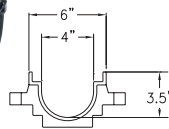

FD2283
10" Plastic Decorative Drain

Residential Drains

Z880 4' Length; Non-Sloped, Plastic
Additional colors available upon request.

Wire Grate
Available in Aluminum or Stainless Steel.

Bronze Grate

ZA880-156 4' Length, Non-Sloped,
Aluminum

Trench Drains and Catch Basins

Z886 80" Length; Pre-Sloped

Z883 40" Length; Non-Sloped

Z884 40" Length; Non-Sloped

Z887 6" x 20" Catch Basin
12" x 24" and 24" x 24"
also available

Zurn decorative grating systems are used with Z886, Z883, Z884, and Z887 6" x 20" systems. Available in bronze, stainless steel, and ductile iron. Plastic heel-proof grates are also available in a wide range of additional colors.