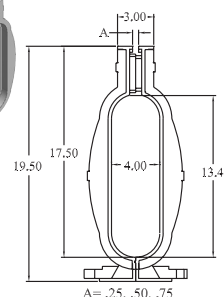

FD2283
10" Plastic Decorative Drain

Residential Drains

Z880 4' Length; Non-Sloped, Plastic
Additional colors available upon request.

Wire Grate
Available in Aluminum or Stainless Steel.

Bronze Grate

ZA880-156 4' Length, Non-Sloped,
Aluminum

Trench Drains and Catch Basins

Z886 80" Length; Pre-Sloped

Z883 40" Length; Non-Sloped

Z884 40" Length; Non-Sloped

Z887 6" x 20" Catch Basin
12" x 24" and 24" x 24"
also available

Zurn decorative grating systems are used with Z886, Z883, Z884, and Z887 6" x 20" systems. Available in bronze, stainless steel, and ductile iron. Plastic heel-proof grates are also available in a wide range of additional colors.

Decorative

Circular

Diagonal

Heelproof

ADA/heelproof compliant available.

Slot Drains

Z888-4 40" Length; Non-Sloped

Z888-6 40" Length; Non-Sloped

Z888-8 40" Length; Non-Sloped

Z891 5' Length; Pre-Sloped,
Stainless Steel