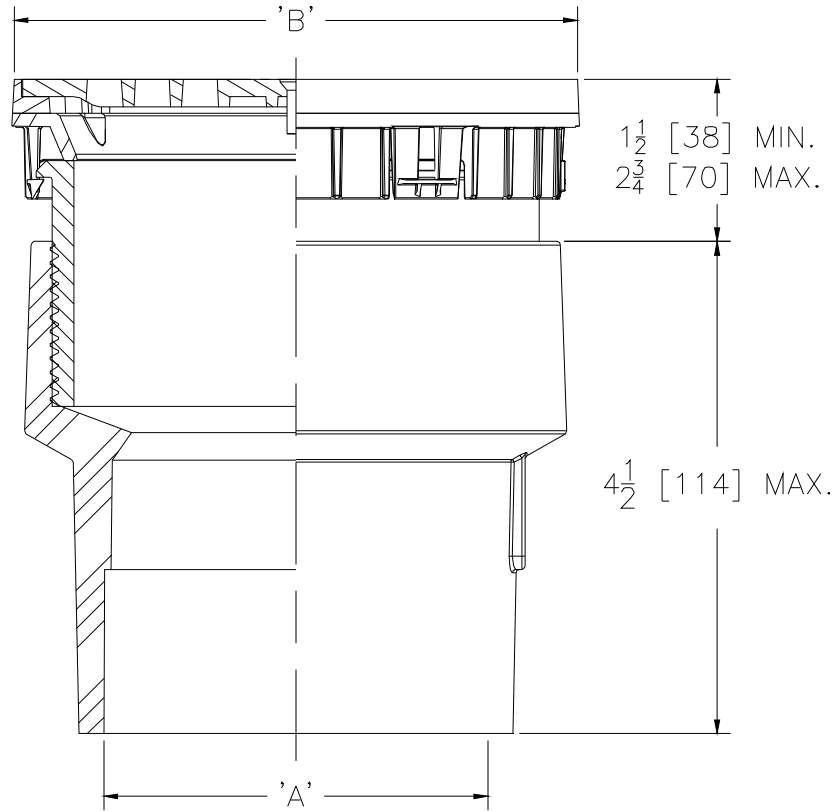

FD
3 [76] x 4 [102] Adjustable Floor Drain

SPECIFICATION SHEET

TAG _____

Dimensional Data (inches and [mm]) are Subject to Manufacturing Tolerances and Change Without Notice

| Dimensions in Inches [mm] | | | | Approx. Wt. Lbs [kg] | Strainer Open Area Sq. In. [cm ²] | Strainer Type |
|---------------------------|--------------|--------------|---------------|----------------------|---|------------------------|
| Product Number | | A | B | | | |
| PVC Body | ABS Body | Pipe Size | Strainer Size | | | |
| FD-PV3 | FD-AB3 | 3-4 [76-102] | 5-3/16 [132] | 4 [2] | 6-1/4 [40] | Nickel Bronze Round |
| FD-PV3-R6 | FD-AB3-R6 | 3-4 [76-102] | 6 [152] | 5 [2] | 9 [58] | Nickel Bronze Round |
| FD-PV3-ST | FD-AB3-ST | 3-4 [76-102] | 5-3/16 [132] | 4 [2] | 9 [58] | Nickel Bronze Square |
| FD-PV3-S6 | FD-AB3-S6 | 3-4 [76-102] | 6 [152] | 5 [2] | 13 [84] | Nickel Bronze Square |
| FD-PV3-SS | FD-AB3-SS | 3-4 [76-102] | 5-3/16 [132] | 4 [2] | 6-1/4 [40] | Stainless Steel Round |
| FD-PV3-R6-SS | FD-AB3-R6-SS | 3-4 [76-102] | 6 [152] | 5 [2] | 9 [58] | Stainless Steel Round |
| FD-PV3-ST-SS | FD-AB3-ST-SS | 3-4 [76-102] | 5-3/16 [132] | 4 [2] | 9 [58] | Stainless Steel Square |
| FD-PV3-S6-SS | FD-AB3-S6-SS | 3-4 [76-102] | 6 [152] | 5 [2] | 13 [84] | Stainless Steel Square |
| FD-PV3-DI | FD-AB3-DI | 3-4 [76-102] | 5-3/16 [132] | 4 [2] | 6-1/4 [40] | Ductile Iron Round |

ENGINEERING SPECIFICATION:

Zurn FD adjustable floor and shower drain, PVC or ABS 3 [76] x 4 [102] solvent weld body with bottom outlet and square or round light duty strainer in nickel bronze or stainless steel.